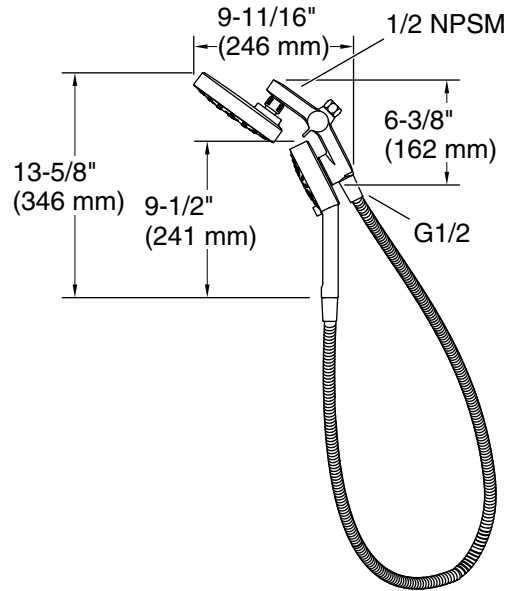

### Installation

- 1/2" - 14 NPSM connection
- Required for installation: Sealant tape and adjustable wrench

#### Technical Information

All product dimensions are nominal.

Drain included: No