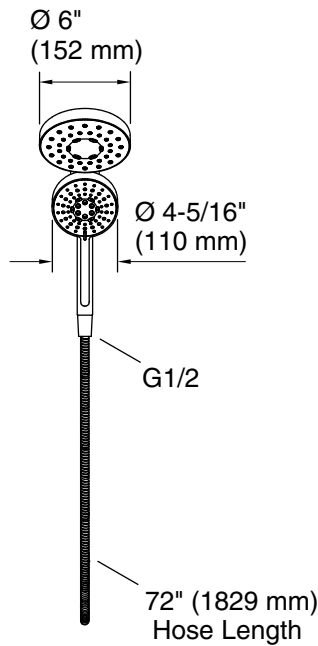

### Installation

- 1/2" - 14 NPSM connection
- Required for installation: Sealant tape and adjustable wrench

#### Technical Information

All product dimensions are nominal.

Drain included: No