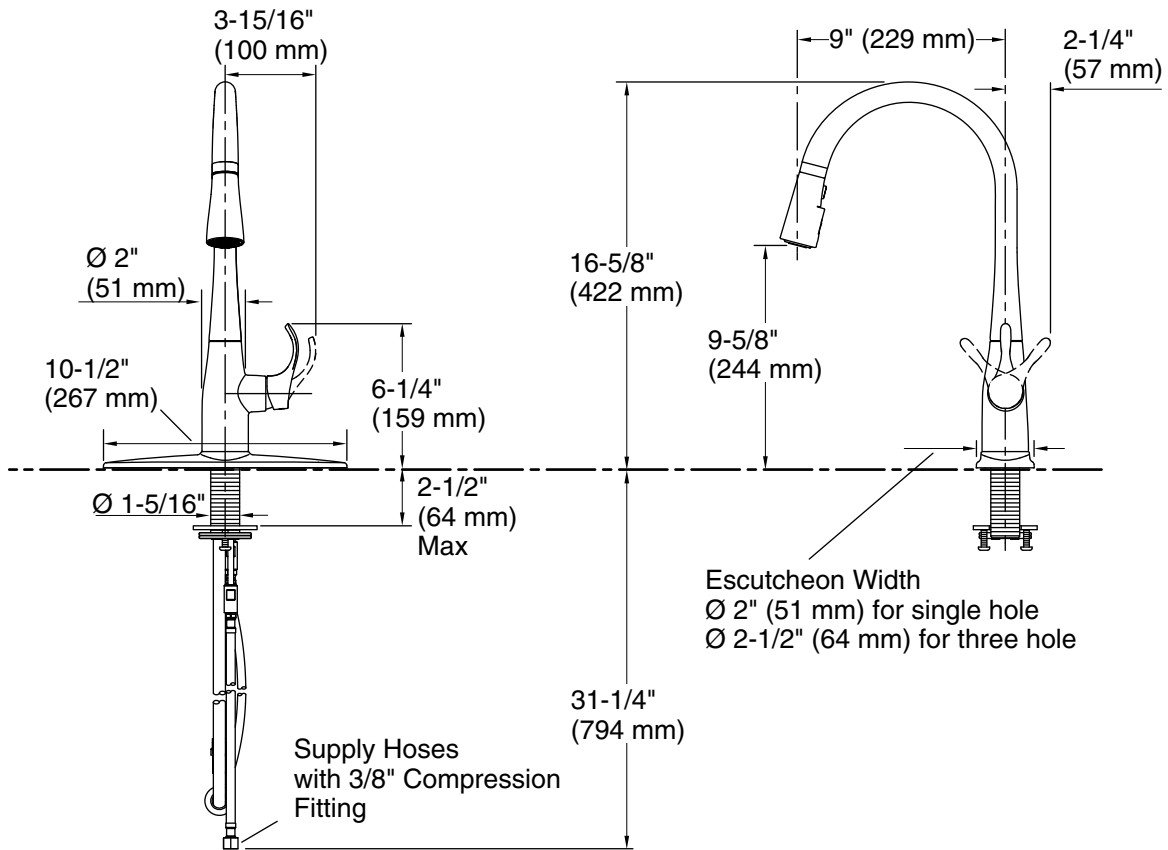

Technical Information

All product dimensions are nominal.

Notes

Install this product according to the installation guide.

ADA compliant for faucet handles only.

ADA, CSA B651 compliant when installed to the specific requirements of these regulations.