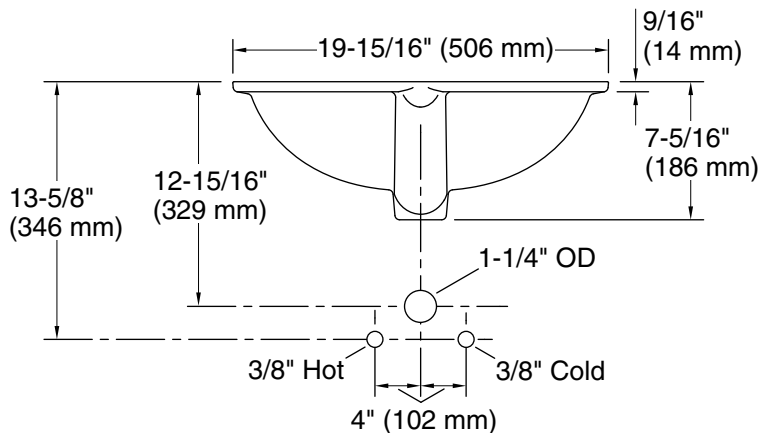

6-3-2024 21:50 - US

THE BOLD LOOK
OF **KOHLER**®

Sartorial™ Paisley Caxton®
 20" rectangular undermount bathroom sink
K-29471-FP2

Recommended ADA Installation

Technical Information

All product dimensions are nominal.

- Bowl area (Only): Length: 17-5/16" (440 mm)
- Width: 13" (330 mm)
- Bowl depth: 5-5/16" (135 mm)
- With overflow: Yes

Notes

Install this product according to the installation instructions.

NOTICE: Countertop manufacturer or cutter must use the cut-out template provided with the product, or a current one provided by Kohler Co. (call 1-800-4-KOHLER). Kohler Co. is not responsible for cutout errors when the incorrect cut-out template is used.