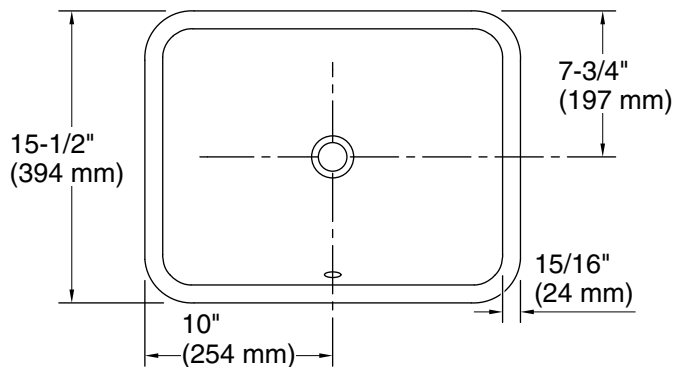

6-3-2024 21:50 - US

THE BOLD LOOK
OF **KOHLER**®

Sartorial™ Paisley Caxton®
 20" rectangular undermount bathroom sink
K-29471-FP2

Recommended ADA Installation

Technical Information

All product dimensions are nominal.

- Bowl area (Only): Length: 17-5/16" (440 mm)
- Width: 13" (330 mm)
- Bowl depth: 5-5/16" (135 mm)
- With overflow: Yes

Notes

Install this product according to the installation instructions.

NOTICE: Countertop manufacturer or cutter must use the cut-out template provided with the product, or a current one provided by Kohler Co. (call 1-800-4-KOHLER). Kohler Co. is not responsible for cutout errors when the incorrect cut-out template is used.