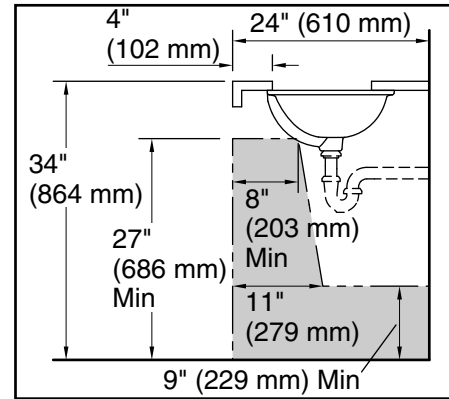

6-3-2024 21:50 - US

THE BOLD LOOK
OF **KOHLER**®

Sartorial™ Paisley Caxton®
 20" rectangular undermount bathroom sink
K-29471-FP2

Recommended ADA Installation

Technical Information

All product dimensions are nominal.

- Bowl area (Only): Length: 17-5/16" (440 mm)
- Width: 13" (330 mm)
- Bowl depth: 5-5/16" (135 mm)
- With overflow: Yes

Notes

Install this product according to the installation instructions.

NOTICE: Countertop manufacturer or cutter must use the cut-out template provided with the product, or a current one provided by Kohler Co. (call 1-800-4-KOHLER). Kohler Co. is not responsible for cutout errors when the incorrect cut-out template is used.