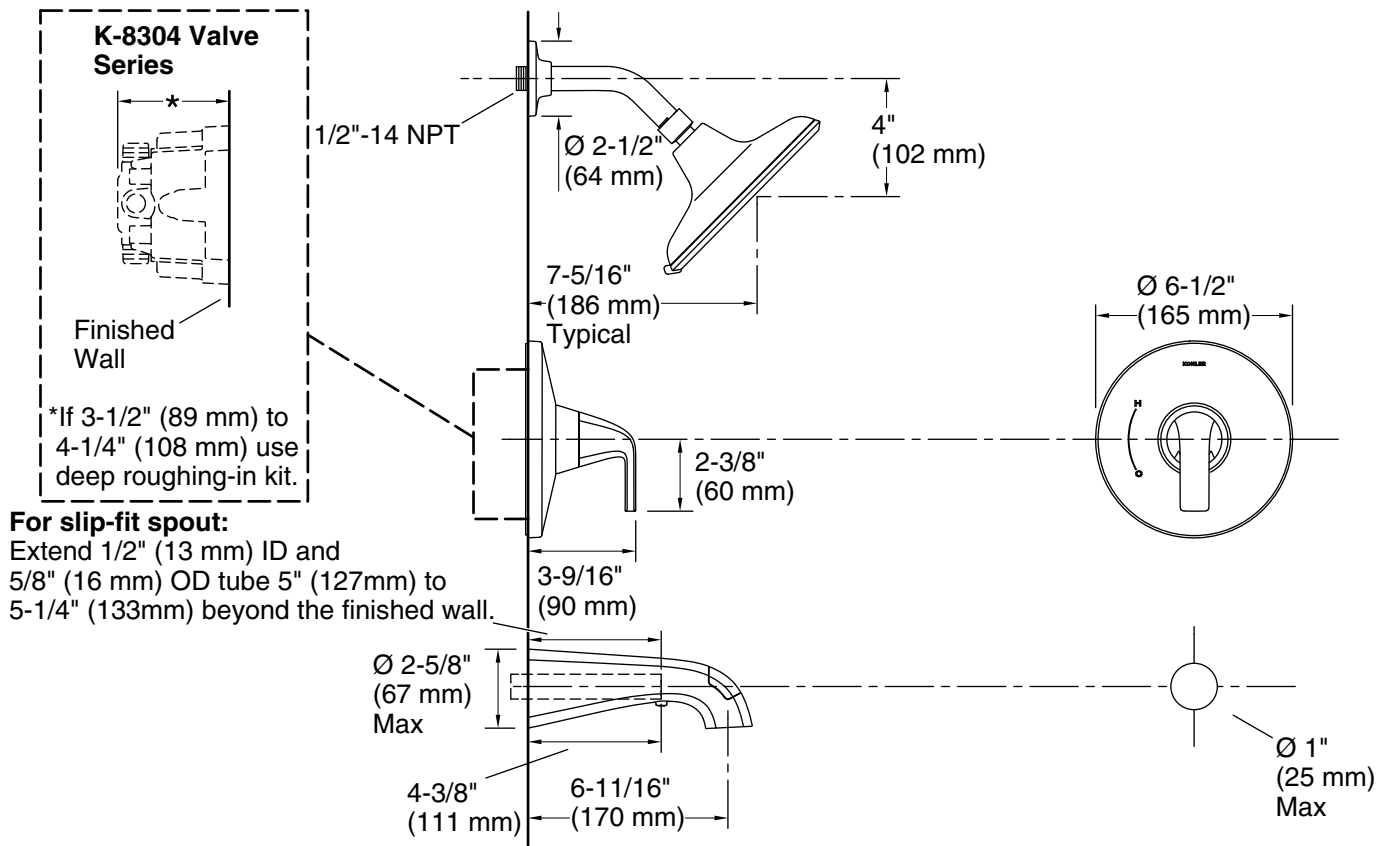

Technical Information

All product dimensions are nominal.

Drain included: No

Spout:

Spout reach: 6-11/16" (169 mm)

Showerhead/Body Spray:

Rated maximum flow: 1.75 gal/min (6.6 l/min)

Pressure: 45 psi (3.1 bar)

Notes

Install this product according to the installation instructions.