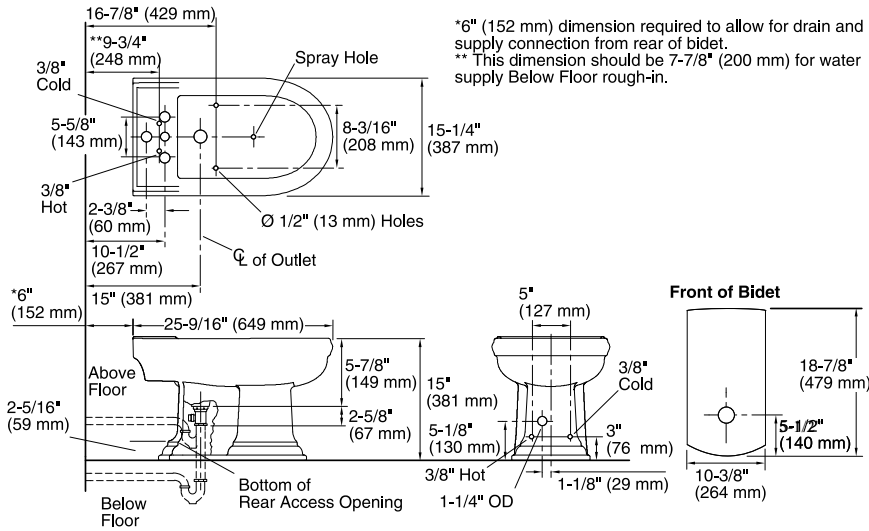

### Technical Information

All product dimensions are nominal.

Waste Outlet: Floor