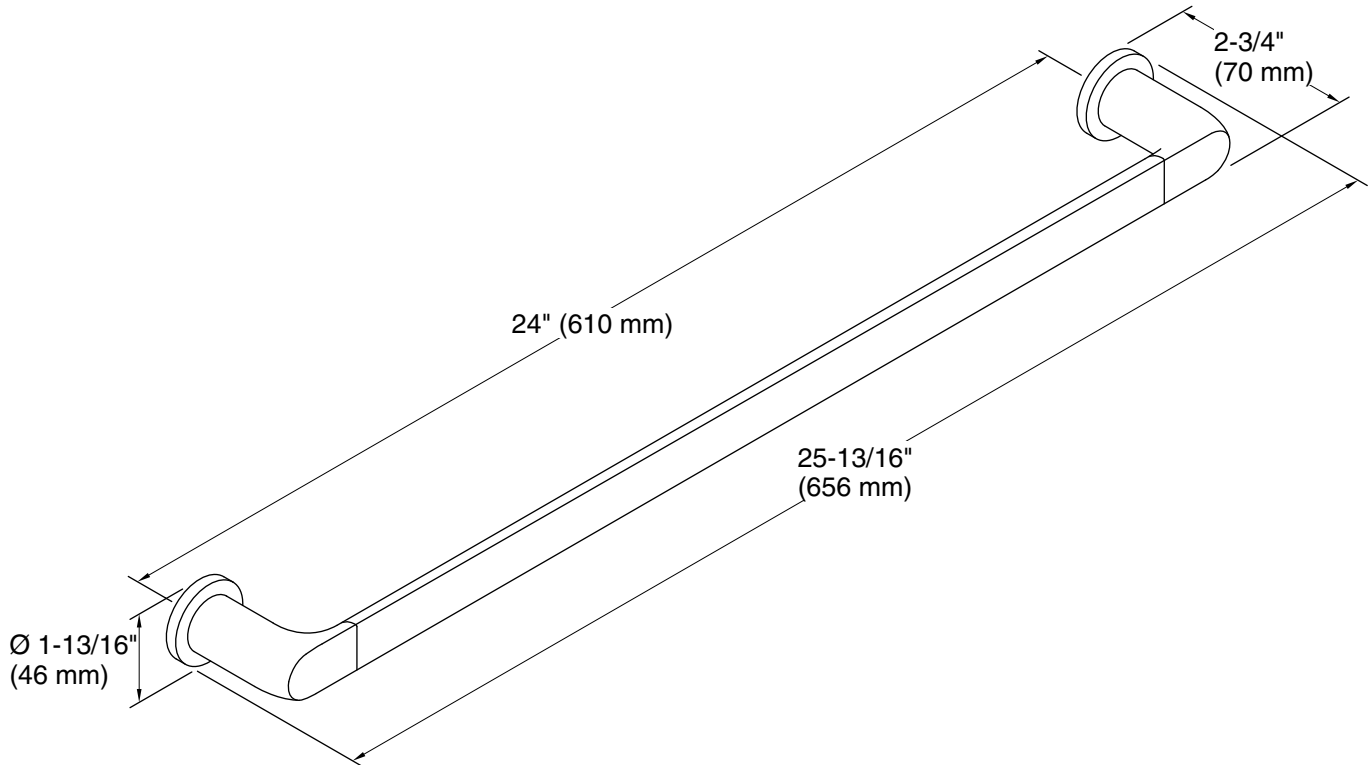

Technical Information

All product dimensions are nominal.

Installation Type: Wall-mount

Material: Zinc, Brass

Notes

Install this product according to the installation instructions.

CAUTION: Risk of personal injury. Do not install these products in any area where they are likely to be used inadvertently as a grab bar or support bar. These products are not designed or intended for use as a grab bar or support bar.