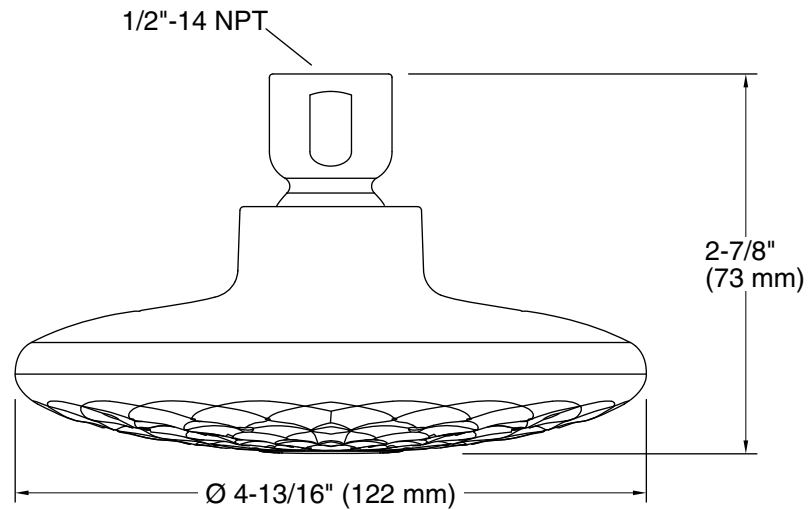

Technical Information

All product dimensions are nominal.

Showerhead/Body Spray:

Rated maximum flow: 2 gal/min (7.6 l/min)

Notes

Install this product according to the installation guide.