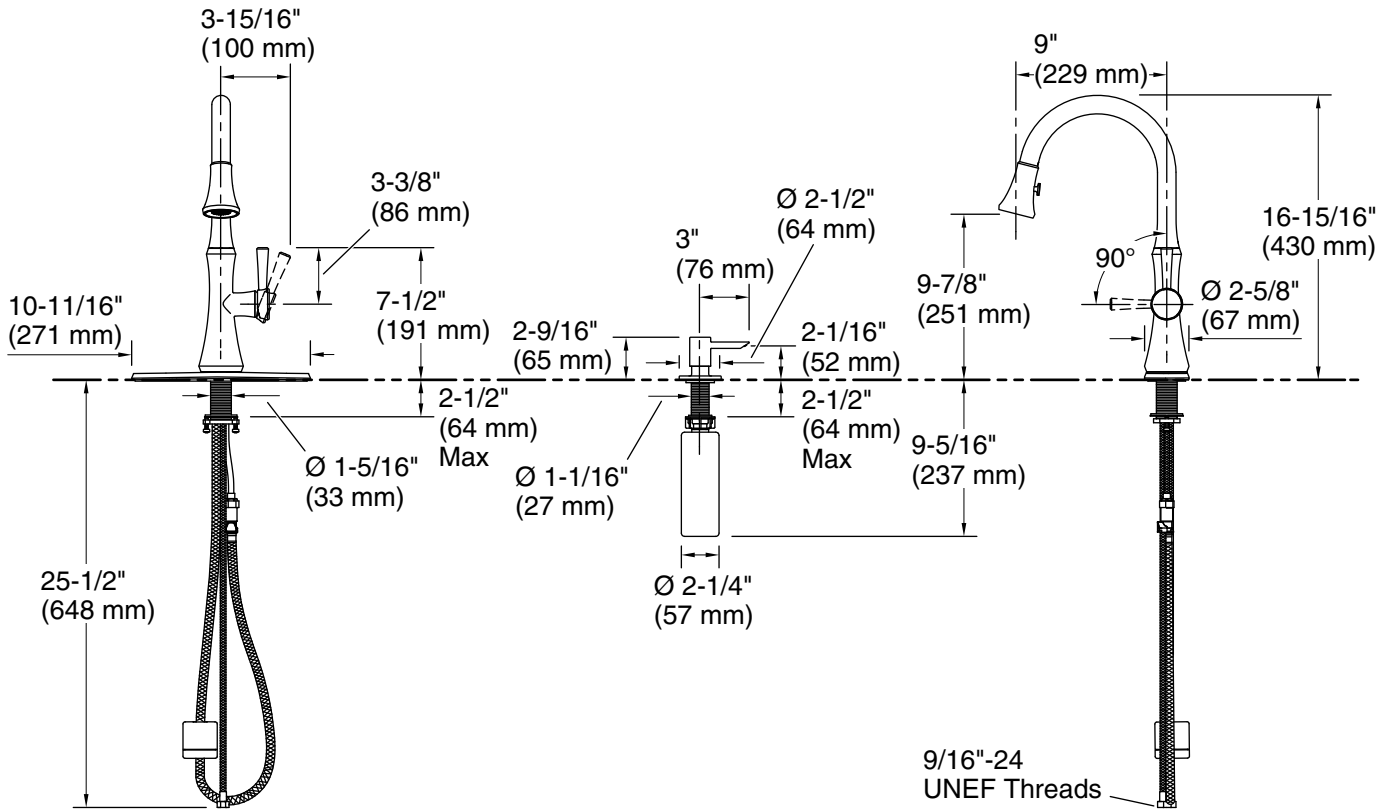

### Features

- Two-function pull-down sprayhead allows you to switch from aerated stream to Sweep™ spray
- Sweep™ spray features specially angled nozzles that form a wide, powerful blade of water to sweep your dishes and sink clean
- ProMotion™ technology's light, quiet braided hose and swiveling ball joint make the pull-down sprayhead easier and more comfortable to use
- MasterClean™ sprayface features an easy-to-clean surface that withstands mineral buildup
- High-arch spout offers vertical clearance for tall cookware and pitchers
- Single lever handle makes adjusting water temperature easy.
- KOHLER ceramic disc valves exceed industry longevity standards for a lifetime of durable performance
- 1.5 gpm (5.7 lpm) maximum flow rate at 60 psi (4.14 bar)
- Box includes: Assembled faucet, supply lines, soap/lotion dispenser, and escutcheon plate
- DockNetik™ secure docking system locks sprayhead into place when not in use

### Installation

- Installs with 1-, 2-, 3-, or 4- hole sink (escutcheon plate included)
- Flexible supply lines and quick-connect fittings simplify installation
- Longer shank works with countertops up to 2½" inches thick and is easy to install.

### Technical Information

All product dimensions are nominal.

Drain included: No