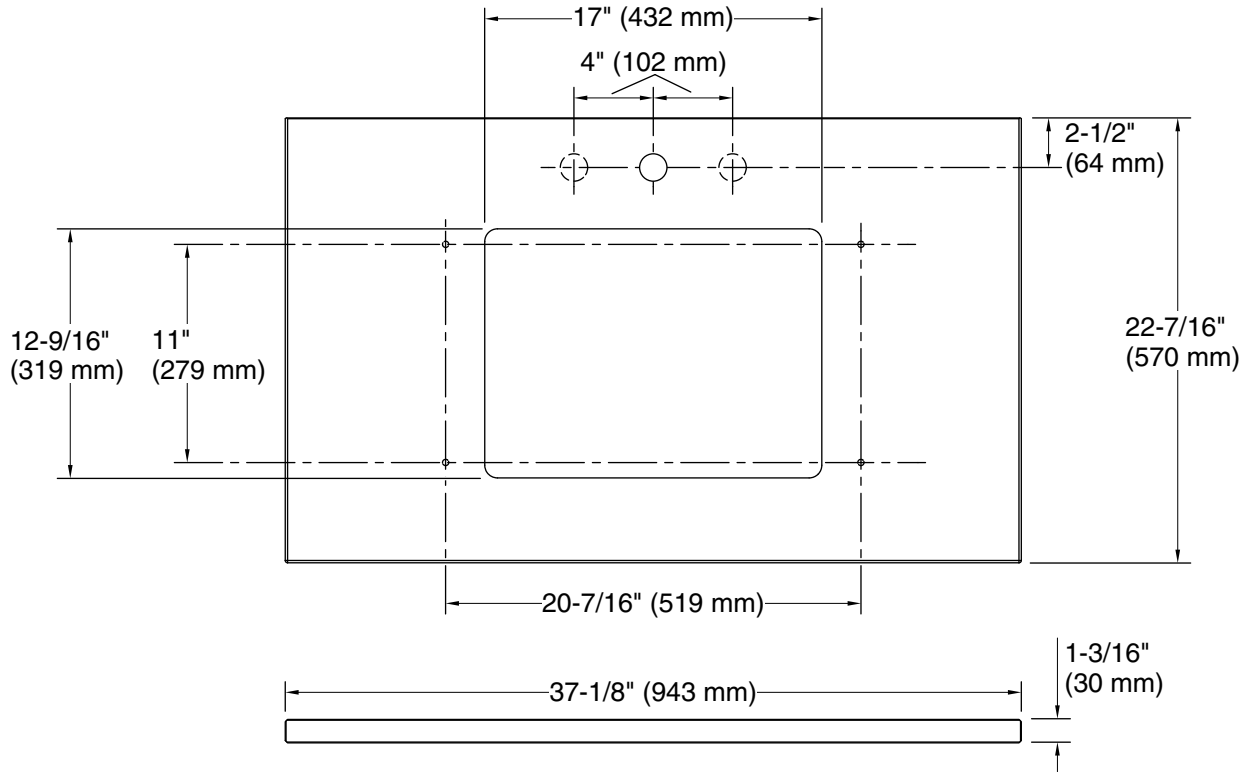

Material

- Silestone™ quartz

Installation

- Vanity top
- Single faucet hole with pilot holes for optional 8" (203 mm) widespread faucet configuration

Included Components

Additional Components:
Mounting Screws

Technical Information

All product dimensions are nominal.

Installation: Vanity top/ITB

Number of deck 1

holes:

Notes

Install this product according to the installation instructions.