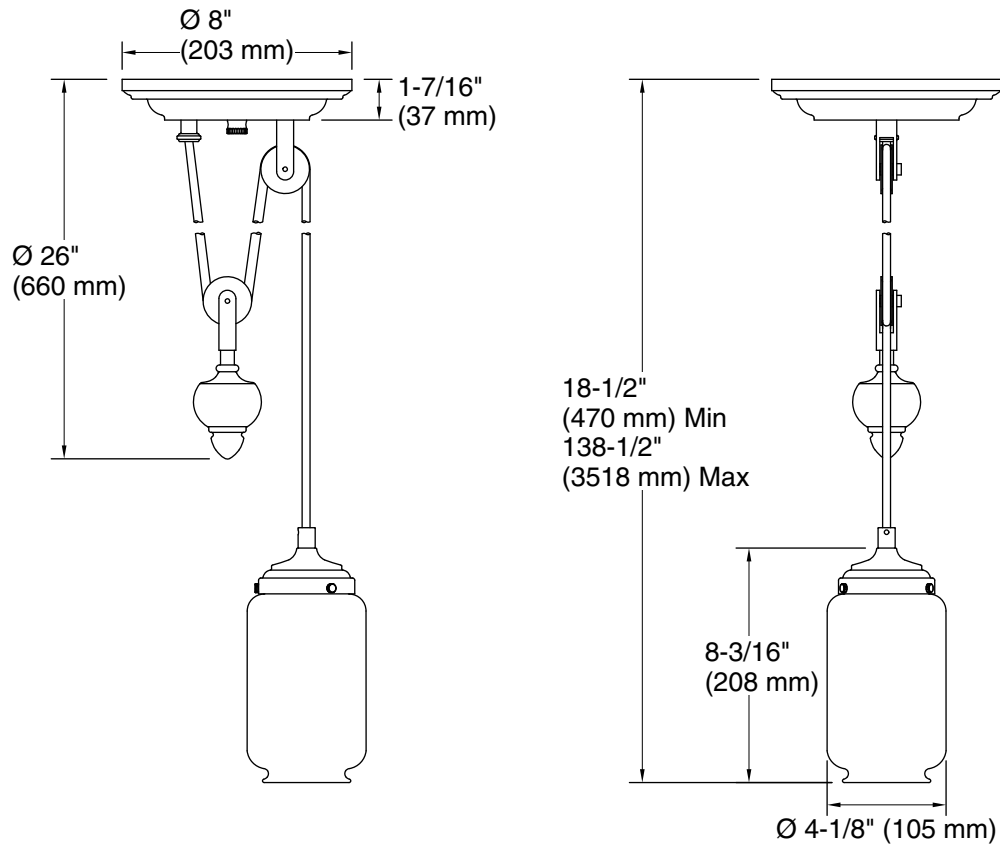

Required Electrical Service

One circuit required.

Lights: 120 V, 60 Hz

Technical Information

All product dimensions are nominal.

Installation Type: Ceiling-mount

Material: Brass

Number of Lights: 1

Lighting Type: Socket-based

Socket Type: E-26 Medium

Number of Shades: 2

Hanging Type: Adjustable pulley

Height: $18\text{-}1/2''$ (470 mm) - $138\text{-}1/2''$ (3518 mm)

Electrical component rating: Socket Rating: 60 Hz, 40 W, 450 Lumens, 3000K