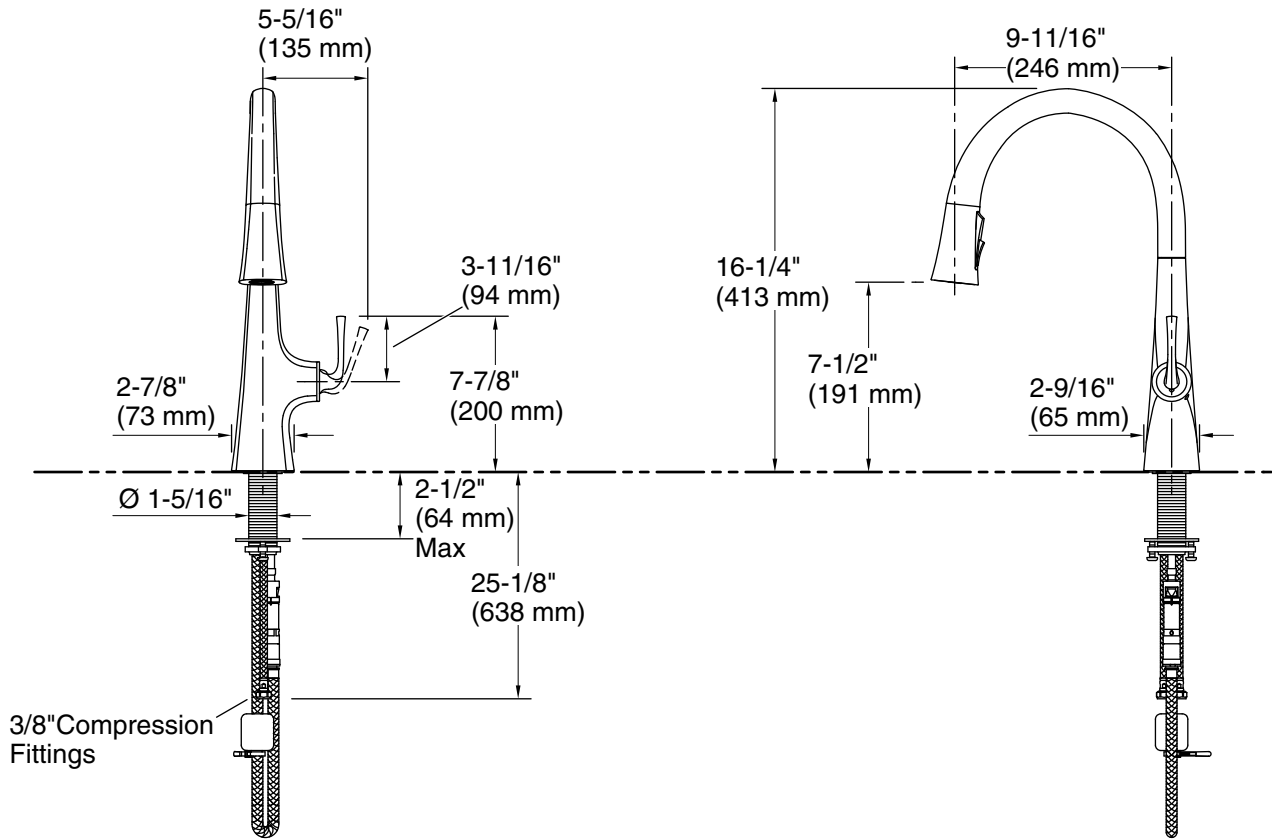

Adapters, Rough-in and Extension Kits

1012715 Range: 2-1/2" (64 mm) - 4-5/8" (118 mm)

Optional Products/Accessories

K-22071 Three-hole kitchen faucet escutcheon

ADA

CSA B651

Codes/Standards

ASME A112.18.1/CSA B125.1

Technical Information

All product dimensions are nominal.

Drain included: No

Spout:

Spout reach: 9-11/16" (246 mm)

Notes

Install this product according to the installation instructions.

ADA complaint for faucet handles only.