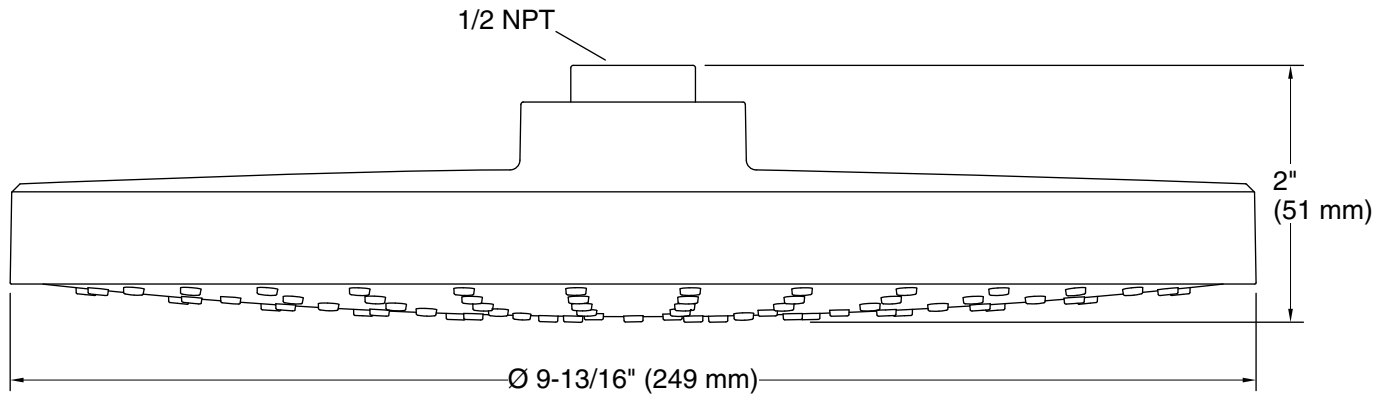

Technical Information

All product dimensions are nominal.

Showerhead/Body Spray:

Rated maximum flow: 2.5 gal/min (9.5 l/min)

Pressure: 45 psi (3.1 bar)

Notes

Install this product according to the installation instructions.