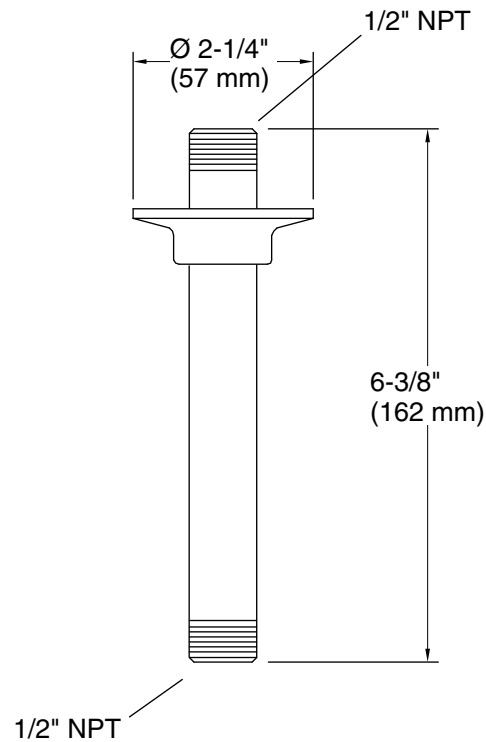

## Features

- 1/2" NPT connection
- For use with overhead rainheads
- 6" (152 mm) shower arm

## Technical Information

All product dimensions are nominal.