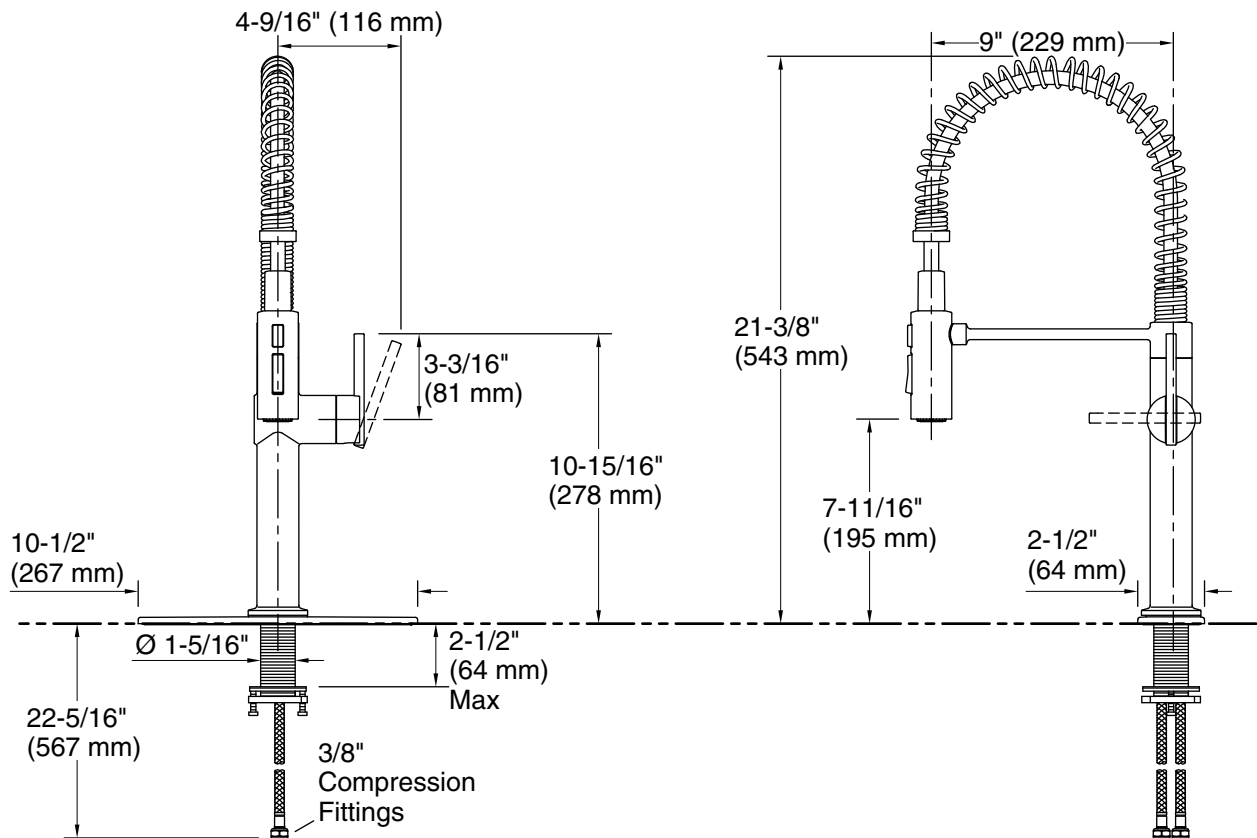

Optional Products/Accessories

- K-22071 Three-hole kitchen faucet escutcheon

ADA **CSA B651**

Codes/Standards

ASME A112.18.1/CSA B125.1
 NSF/ANSI 61
 NSF/ANSI 372
 All applicable US Federal and State material regulations
 DOE - Energy Policy Act 1992
 California Energy Commission (CEC)
 ADA
 ICC/ANSI A117.1
 CSA B651

Technical Information

All product dimensions are nominal.

Drain included: No

Spout:

Spout reach: 9" (229 mm)

Fixture pressure max (static): 125 psi (861.8 kPa)

Pressure and Supply Requirements

Fixture pressure min (static): 20 psi (137.9 kPa)