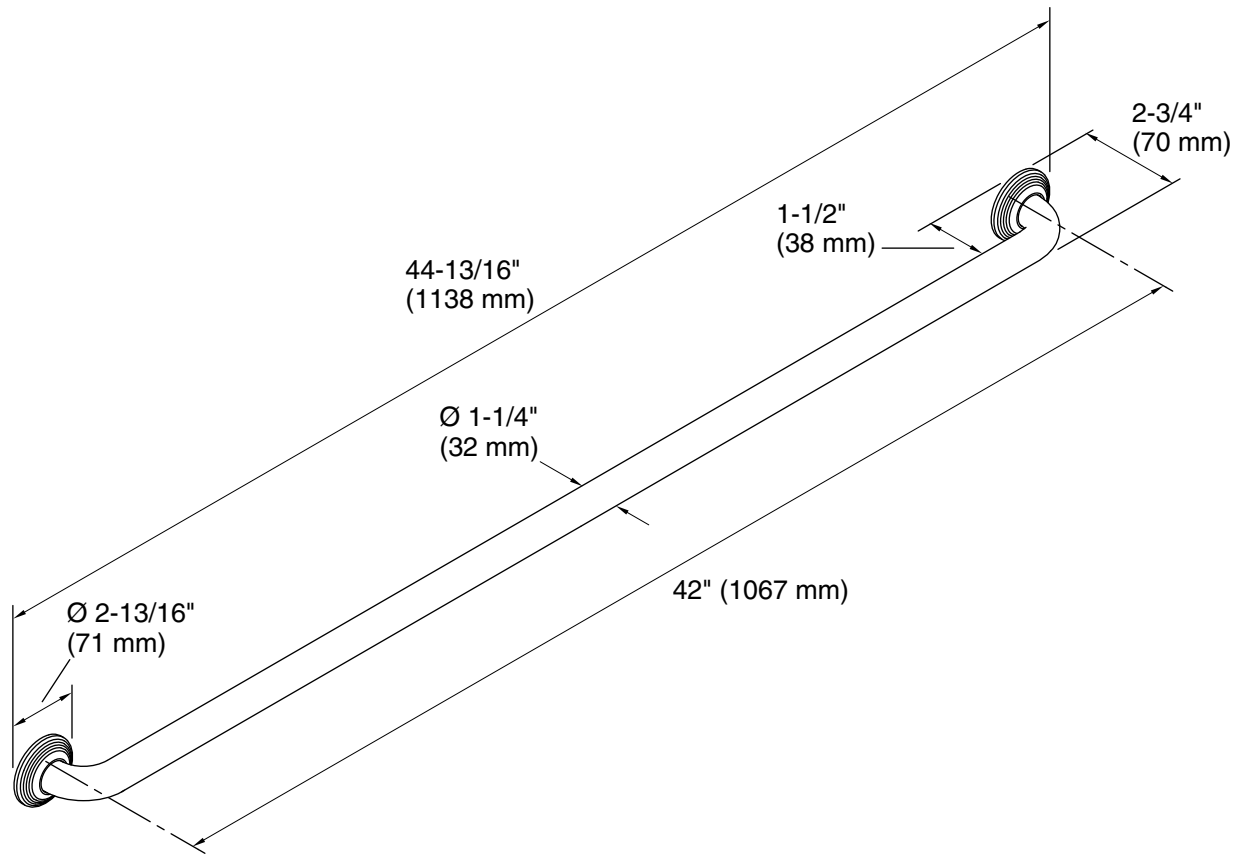

Technical Information

All product dimensions are nominal.

Installation Type: Wall-mount

Material: Metal

Notes

Measure your actual product for roughing-in details.

WARNING: Risk of personal injury. The wall plates on the grab bar must be mounted to a brace between the wall studs. This will ensure that the weight of the user is adequately supported.