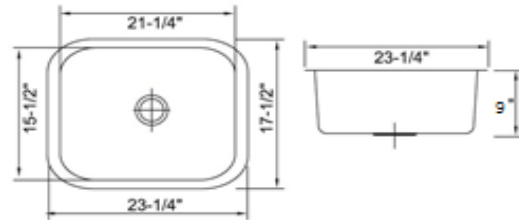

MODEL NO : E1634094

PRODUCT

MODEL NO : 2317-9

DESCRIPTION : UNDER MOUNT SINGLE BOWL

OVERALL SIZE : 590MM X 444MM , 229MM DEPTH

FEATURES

STAINLESS STEEL 304

SOUND-ABSORBING PAD

89MM DRAIN OPENING

FINISH

SATIN FINISH

INSTALLATION

DROP-IN INSTALLATION

SUPPLIED WITH MOUNTING CLIPS

NO OF HOLE

0 TAP HOLES

SINK DIMENSION

ITEM NO	OVERALL DEMENSION	BOWL SIZE	CUTOUT SIZE
2317-9	590MM X 444MM	539MM X 393MM	N/A