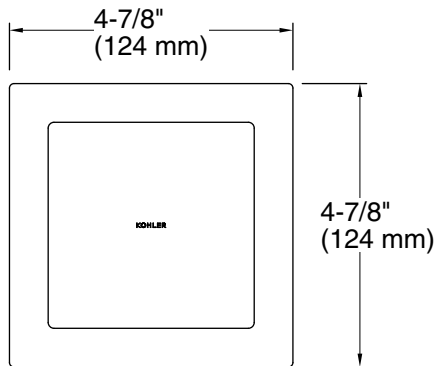

### Installation

- Mounts within standard 2" x 4" (38 x 102 mm) walls
- Mounts to the wall or ceiling
- Speaker installs after finished wall is complete

Cutout Detail

### Technical Information

All product dimensions are nominal.

- Material: Metal
- Speaker wire gauge: Accepts 12-16 AWG
- Max. Ambient temp: 122°F (50°C)
- Peak power: 135 Watts
- Average power: 45 Watts