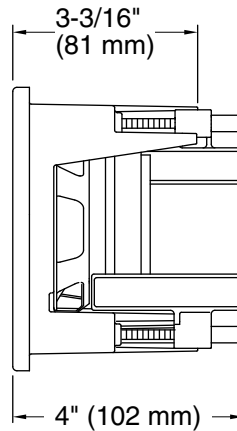

### Installation

- Mounts within standard 2" x 4" (38 x 102 mm) walls
- Mounts to the wall or ceiling
- Speaker installs after finished wall is complete

Cutout Detail

### Technical Information

All product dimensions are nominal.

- Material: Metal
- Speaker wire gauge: Accepts 12-16 AWG
- Max. Ambient temp: 122°F (50°C)
- Peak power: 135 Watts
- Average power: 45 Watts