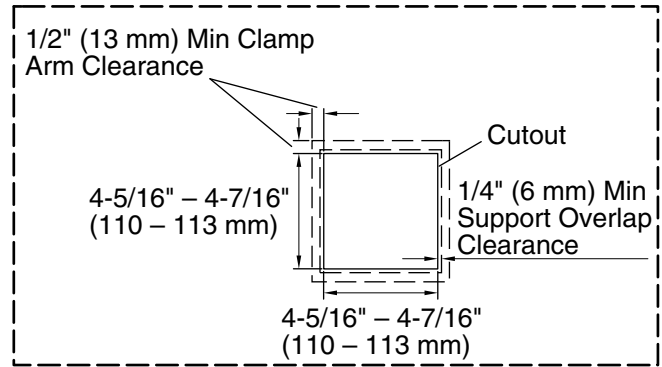

Cutout Detail