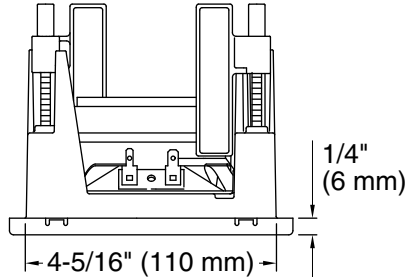

Cutout Detail