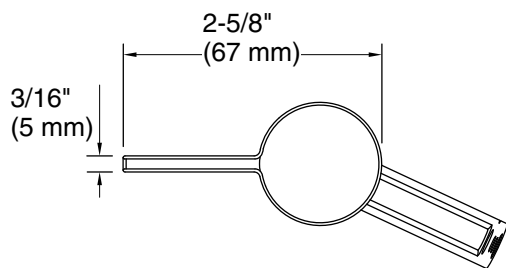

Features

- For use with the K-28161 Veil toilet

Material

- Premium metal construction for durability and reliability
- KOHLER® finishes resist corrosion and tarnishing

Codes/Standards

None Applicable

KOHLER® One-Year Limited Warranty

Technical Information

All product dimensions are nominal.

Material: Metal

Notes

Install this product according to the installation guide.