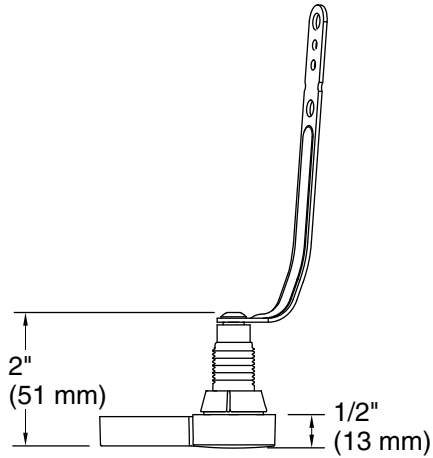

Features

- For use with the K-28161 Veil toilet

Material

- Premium metal construction for durability and reliability
- KOHLER® finishes resist corrosion and tarnishing

Codes/Standards

None Applicable

KOHLER® One-Year Limited Warranty

Technical Information

All product dimensions are nominal.

Material: Metal

Notes

Install this product according to the installation guide.