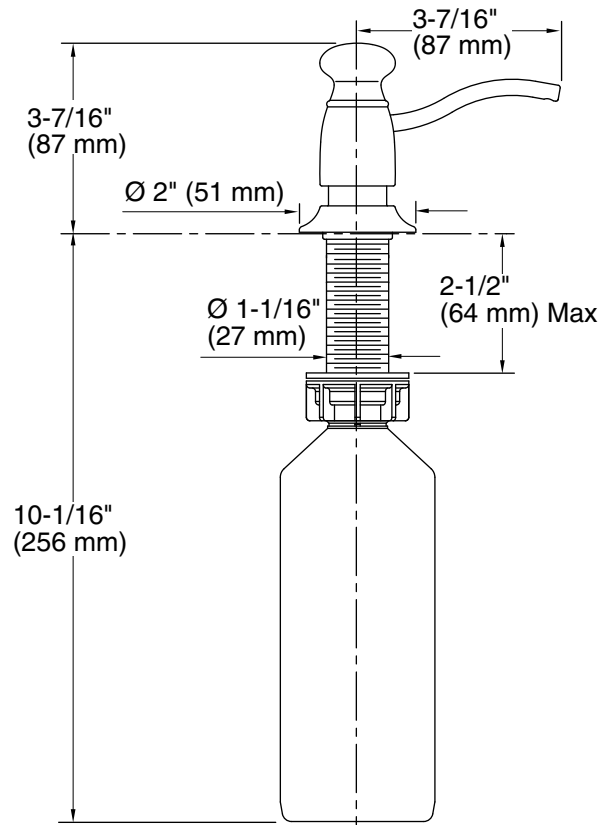

Traditional Soap/lotion dispenser K-1894-C

Features

- Holds up to 16 ounces of soap or lotion; refillable from top.
- Clamshell packed.
- Coordinates with traditional-style faucets.

Material

- Solid-brass construction for durability and reliability.
- Brass.

Technical Information

All product dimensions are nominal.

Material: Brass

Notes

Install this product according to the installation guide.