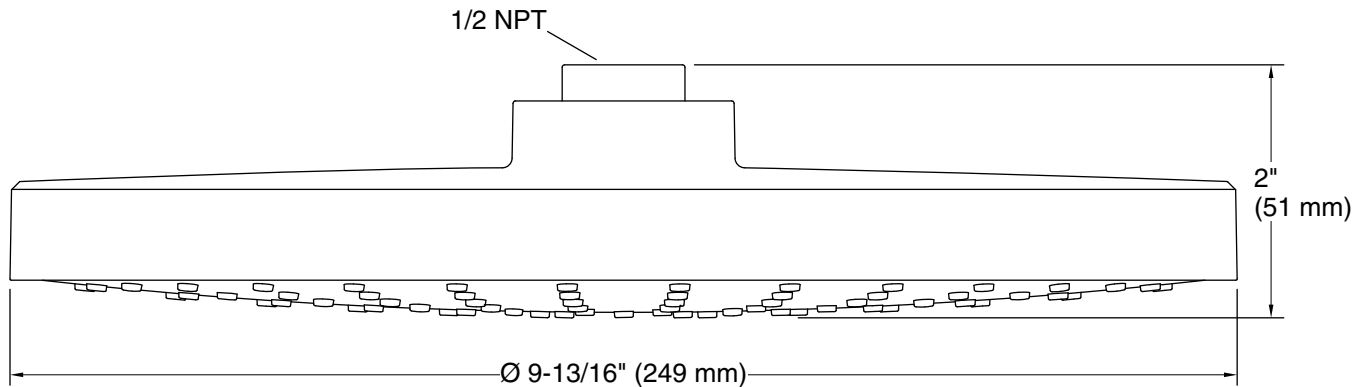

Technical Information

All product dimensions are nominal.

Showerhead/Body Spray:

Rated maximum flow: 2.5 gal/min (9.5 l/min)

Notes

Install this product according to the installation instructions.