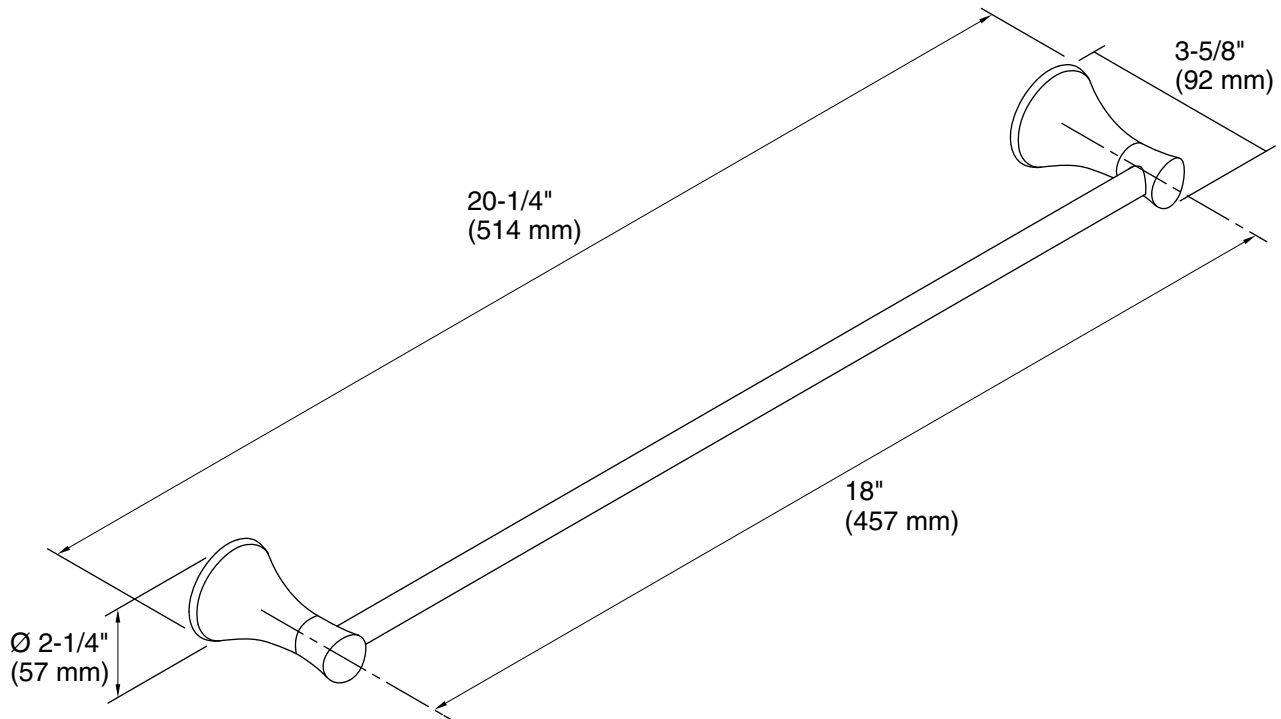

Technical Information

All product dimensions are nominal.

Material: Metal

Notes

Install this product according to the installation guide.

CAUTION: Risk of personal injury. Do not install these products in any area where they are likely to be used inadvertently as a grab bar or support bar. These products are not designed or intended for use as a grab bar or support bar.