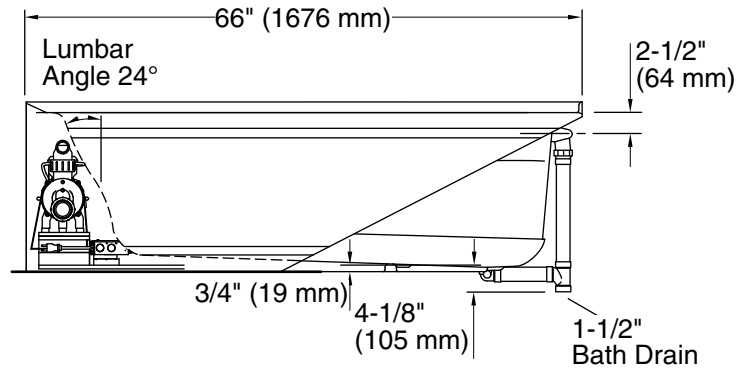

No change in measurements if connected with drain illustrated. (K-7272)

Required Electrical Service

One dedicated circuit required, protected with Class A Ground-Fault Circuit-Interrupter (GFCI). Outside North America, this device may be known as a Residual Current Device (RCD).

Pump, Heated Surface: 120 V, 15 A, 60 Hz

Technical Information

All product dimensions are nominal.

Drain location: Right
Basin area, bottom: 50-3/8" x 19-5/8" (1280 mm x 498 mm)
Basin area, top: 57-5/16" x 24-1/16" (1456 mm x 611 mm)
Weight: 130 lbs (59 kg)
Minimum floor load: 48.1 lbs/ft² (234.8 kg/m²)
Water depth: 15-5/16" (389 mm)
Water capacity: 66 gal (249.8 L)
Electrical component rating: Pump: 120 V, 7 A, 60 Hz
Heated Surface: 120 V, 0.5 A, 60 Hz, 65 W
Pump speed: Single

Notes

Measure your actual product for rough-in details.

Install this product according to the installation instructions.

The hot water supply should be 70% of the capacity of the bath or greater. Installations will vary.

ADA compliant when installed to the specific requirements of these regulations.