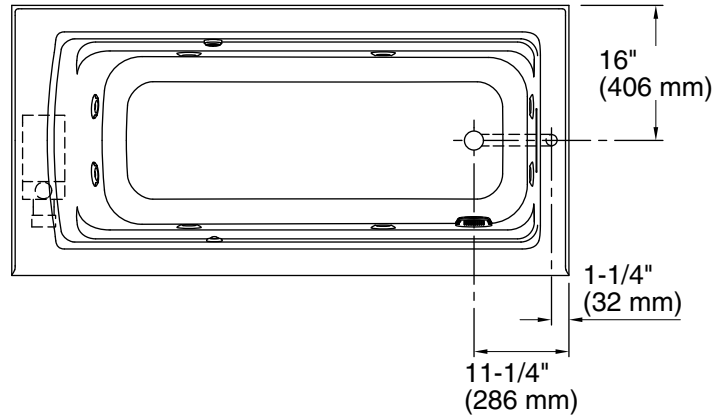

No change in measurements if connected with drain illustrated. (K-7272)

Required Electrical Service

One dedicated circuit required, protected with Class A Ground-Fault Circuit-Interrupter (GFCI). Outside North America, this device may be known as a Residual Current Device (RCD).

Pump, Heated Surface: 120 V, 15 A, 60 Hz

Technical Information

All product dimensions are nominal.

Drain location: Right
Basin area, bottom: 50-3/8" x 19-5/8" (1280 mm x 498 mm)
Basin area, top: 57-5/16" x 24-1/16" (1456 mm x 611 mm)
Weight: 130 lbs (59 kg)
Minimum floor load: 48.1 lbs/ft² (234.8 kg/m²)
Water depth: 15-5/16" (389 mm)
Water capacity: 66 gal (249.8 L)
Electrical component rating: Pump: 120 V, 7 A, 60 Hz
Heated Surface: 120 V, 0.5 A, 60 Hz, 65 W
Pump speed: Single

Notes

Measure your actual product for rough-in details.

Install this product according to the installation instructions.

The hot water supply should be 70% of the capacity of the bath or greater. Installations will vary.

ADA compliant when installed to the specific requirements of these regulations.