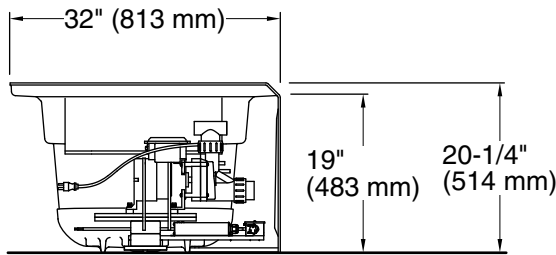

No change in measurements if connected with drain illustrated. (K-7272)

Required Electrical Service

One dedicated circuit required, protected with Class A Ground-Fault Circuit-Interrupter (GFCI). Outside North America, this device may be known as a Residual Current Device (RCD).

Pump, Heated Surface: 120 V, 15 A, 60 Hz

Technical Information

All product dimensions are nominal.

Drain location: Right
Basin area, bottom: 50-3/8" x 19-5/8" (1280 mm x 498 mm)
Basin area, top: 57-5/16" x 24-1/16" (1456 mm x 611 mm)
Weight: 130 lbs (59 kg)
Minimum floor load: 48.1 lbs/ft² (234.8 kg/m²)
Water depth: 15-5/16" (389 mm)
Water capacity: 66 gal (249.8 L)
Electrical component rating: Pump: 120 V, 7 A, 60 Hz
Heated Surface: 120 V, 0.5 A, 60 Hz, 65 W
Pump speed: Single

Notes

Measure your actual product for rough-in details.

Install this product according to the installation instructions.

The hot water supply should be 70% of the capacity of the bath or greater. Installations will vary.

ADA compliant when installed to the specific requirements of these regulations.