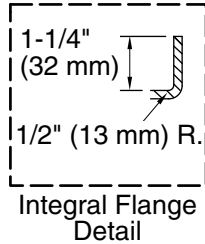

No change in measurements if connected with drain illustrated. (K-7272)

Required Electrical Service

One dedicated circuit required, protected with Class A Ground-Fault Circuit-Interrupter (GFCI). Outside North America, this device may be known as a Residual Current Device (RCD).

Pump, Heated Surface: 120 V, 15 A, 60 Hz

Technical Information

All product dimensions are nominal.

Drain location: Right
Basin area, bottom: 50-3/8" x 19-5/8" (1280 mm x 498 mm)
Basin area, top: 57-5/16" x 24-1/16" (1456 mm x 611 mm)
Weight: 130 lbs (59 kg)
Minimum floor load: 48.1 lbs/ft² (234.8 kg/m²)
Water depth: 15-5/16" (389 mm)
Water capacity: 66 gal (249.8 L)
Electrical component rating: Pump: 120 V, 7 A, 60 Hz
Heated Surface: 120 V, 0.5 A, 60 Hz, 65 W
Pump speed: Single

Notes

Measure your actual product for rough-in details.

Install this product according to the installation instructions.

The hot water supply should be 70% of the capacity of the bath or greater. Installations will vary.

ADA compliant when installed to the specific requirements of these regulations.