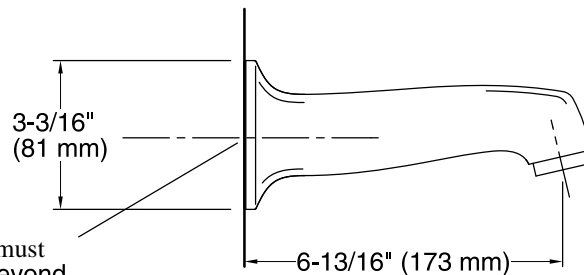

For 1/2" NPT spout, pipe must extend 7/16" (11 mm) beyond finished wall.

Technical Information

All product dimensions are nominal.

Notes

Install this product according to the installation guide.