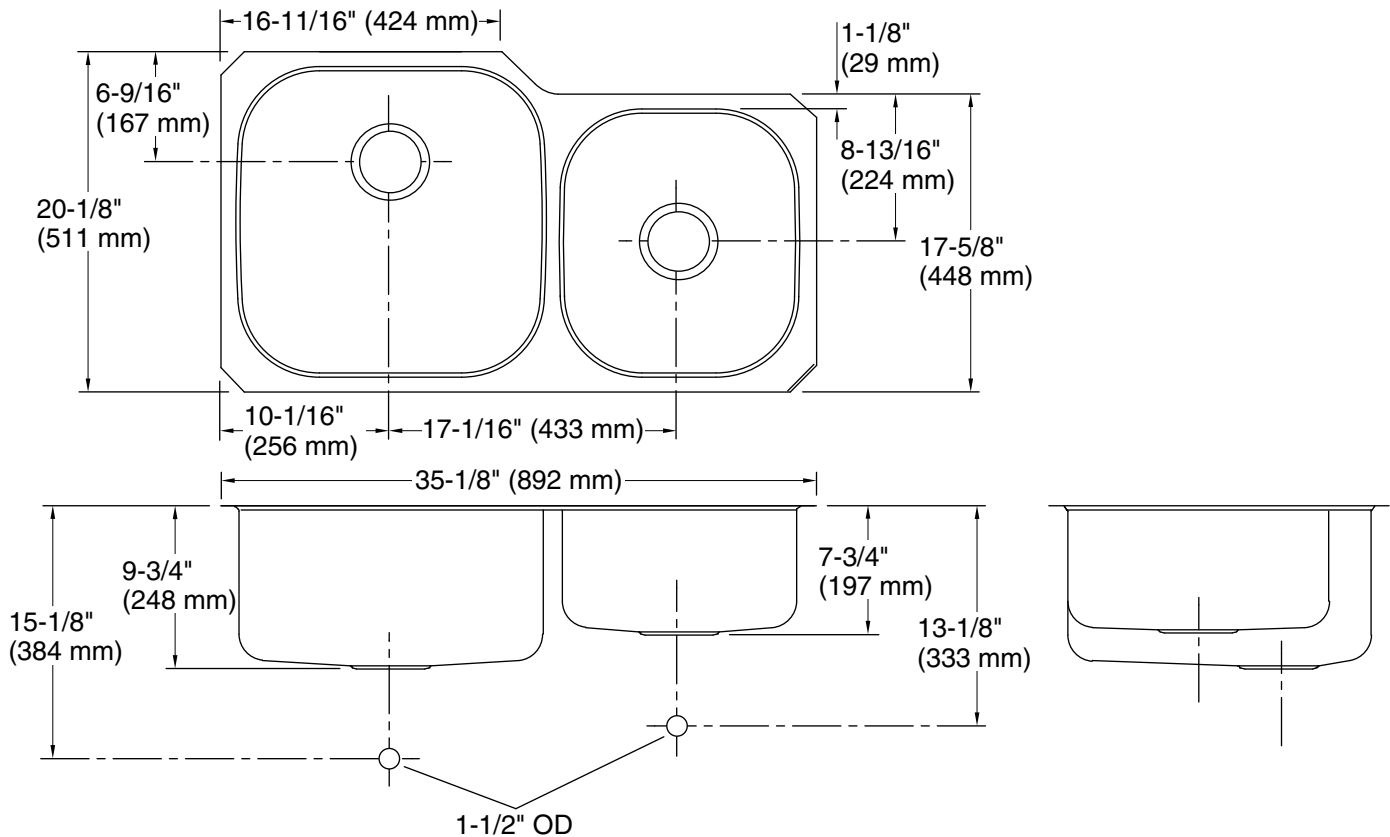

Undertone™ Preserve™

35-1/4" undermount double-bowl kitchen sink
K-3356-HCF

Features

- 36" minimum base cabinet width
- Extra-large/medium bowls
- 9-1/2" depth left bowl and 7-1/2" depth right bowl
- Innovative Preserve™ sink resists scratching and withstands everyday wear and tear
- Includes installation hardware
- Minimum base cabinet width: 36"–39" (36" may require cabinet modifications)
- Sink drain with strainer sold separately

Material

- Premium 18-gauge stainless steel

Installation

- Undermount

Codes/Standards

ASME A112.19.3/CSA B45.4

KOHLER® Stainless Steel Sinks Lifetime Limited Warranty

See website for detailed warranty information.

Technical Information

All product dimensions are nominal.

Installation:	Undermount
Min. base cabinet width:	39" (991 mm)
Bowl area (Left):	Length: 17-7/8" (454 mm) Width: 17-7/8" (454 mm) Bowl depth: 9-1/2" (241 mm) Water depth: 9-1/2" (241 mm)
Bowl area (Right):	Length: 13-3/4" (349 mm) Width: 15-3/8" (391 mm) Bowl depth: 7-1/2" (191 mm) Water depth: 7-1/2" (191 mm)
Drain hole:	3-3/4" (94 mm)
Template:	1217909-7, required, included

Notes

Install this product according to the installation instructions.

Minimum base cabinet width 36" - 39" (36" may require cabinet modifications). Consult an installer for confirmation.