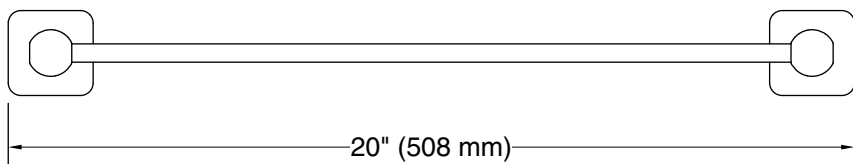

Features

- 18" (457 mm) bar.
- Coordinates with other products in the Parallel collection.

Material

- Premium metal construction for durability and reliability.
- KOHLER finishes resist corrosion and tarnishing.

Color tiles intended for reference only.

Color	Code	Description
	CP	Polished Chrome
	BN	Vibrant® Brushed Nickel
	BL	Matte Black
	2MB	Vibrant® Brushed Moderne Brass

Technical Information

All product dimensions are nominal.