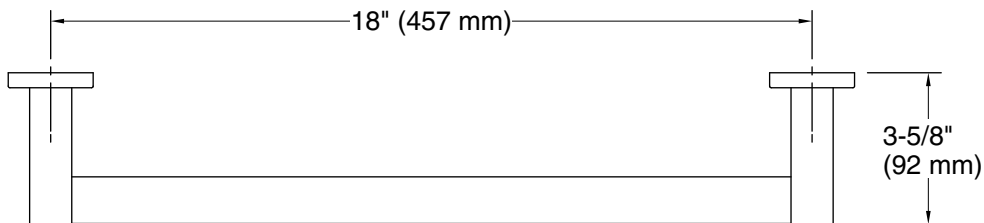

Features

- 18" (457 mm) bar.
- Coordinates with other products in the Parallel collection.

Material

- Premium metal construction for durability and reliability.
- KOHLER finishes resist corrosion and tarnishing.

Color tiles intended for reference only.

Color	Code	Description
	CP	Polished Chrome
	BN	Vibrant® Brushed Nickel
	BL	Matte Black
	2MB	Vibrant® Brushed Moderne Brass

Technical Information

All product dimensions are nominal.