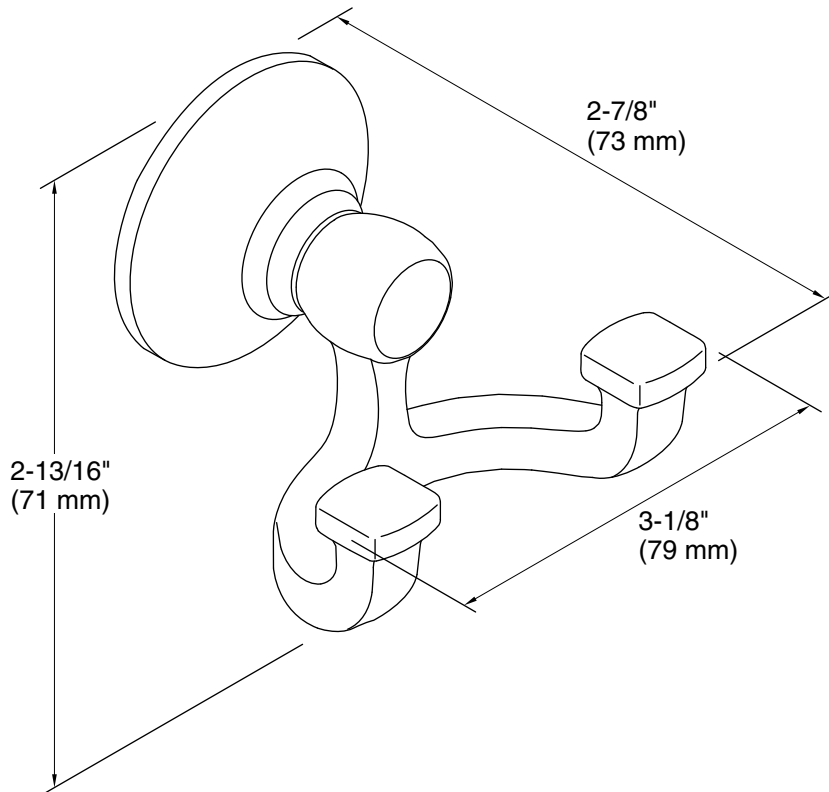

Technical Information

All product dimensions are nominal.

Material: Metal

Notes

Install this product according to the installation guide.

CAUTION: Risk of personal injury. Do not install these products in any area where they are likely to be used inadvertently as a grab bar or support bar. These products are not designed or intended for use as a grab bar or support bar.