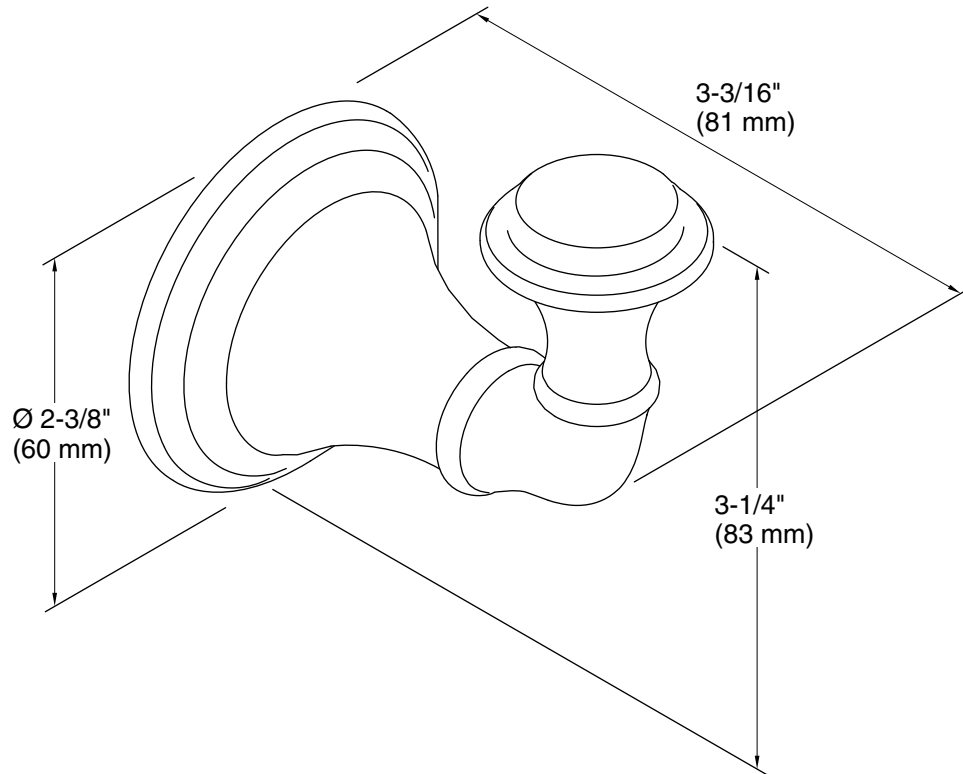

Technical Information

All product dimensions are nominal.

Material: Brass, Zinc

Notes

Install this product according to the installation guide.