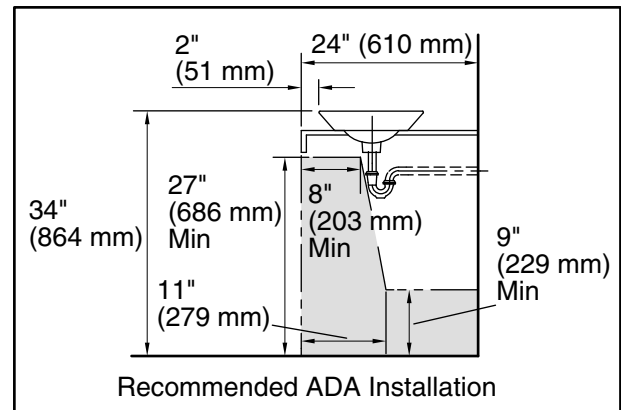

Color Code Description

	0	White
---	---	-------

Caravan™ Persia Conical Bell™

16-1/4" round vessel bathroom sink, no overflow
K-14223-SR2

Technical Information

All product dimensions are nominal.

Bowl configuration:	Single
Installation:	Vessel
Bowl area (Only):	Length: 15-5/16" (389 mm) Width: 15-5/16" (389 mm) Bowl depth: 4-3/8" (111 mm) Water depth: 4-1/4" (108 mm)
With overflow:	No
Drain hole:	1-3/4" (44 mm)
Template:	1002980-7, required, included

Notes

Install this product according to the installation instructions.

*Spout must be 5" (127 mm) long (min) for adequate clearance into the bathroom sink when installed with centerline as shown.

NOTICE: Countertop manufacturer or cutter must use the cut-out template provided with the product, or a current one provided by Kohler Co. (call 1-800-4-KOHLER). Kohler Co. is not responsible for cut-out errors when the incorrect cut-out template is used.