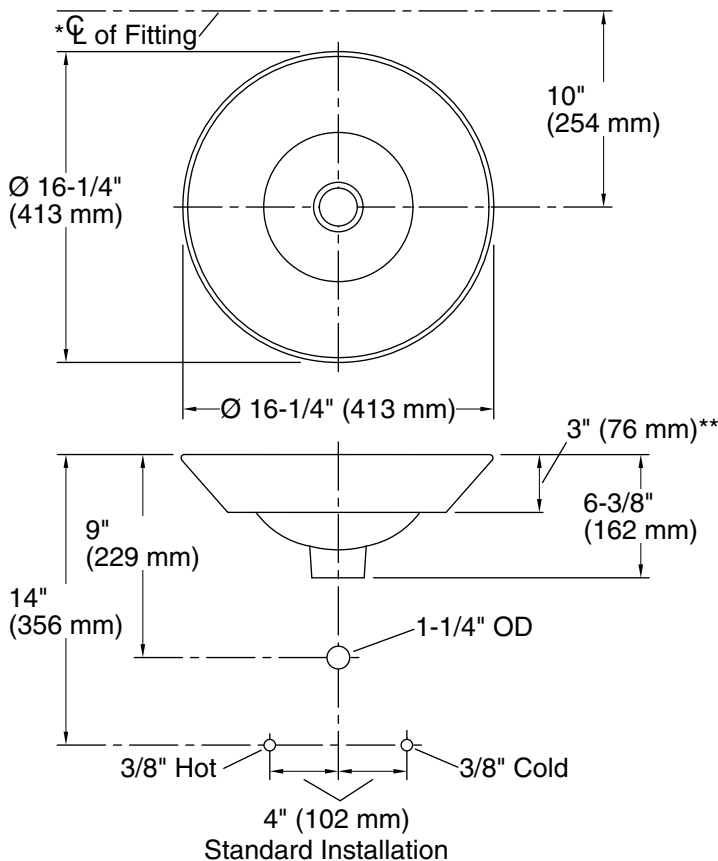

Color Code Description

	0	White
---	---	-------

Caravan™ Persia Conical Bell™

16-1/4" round vessel bathroom sink, no overflow
K-14223-SR2

Technical Information

All product dimensions are nominal.

Bowl configuration:	Single
Installation:	Vessel
Bowl area (Only):	Length: 15-5/16" (389 mm) Width: 15-5/16" (389 mm) Bowl depth: 4-3/8" (111 mm) Water depth: 4-1/4" (108 mm)
With overflow:	No
Drain hole:	1-3/4" (44 mm)
Template:	1002980-7, required, included

Notes

Install this product according to the installation instructions.

*Spout must be 5" (127 mm) long (min) for adequate clearance into the bathroom sink when installed with centerline as shown.

NOTICE: Countertop manufacturer or cutter must use the cut-out template provided with the product, or a current one provided by Kohler Co. (call 1-800-4-KOHLER). Kohler Co. is not responsible for cut-out errors when the incorrect cut-out template is used.