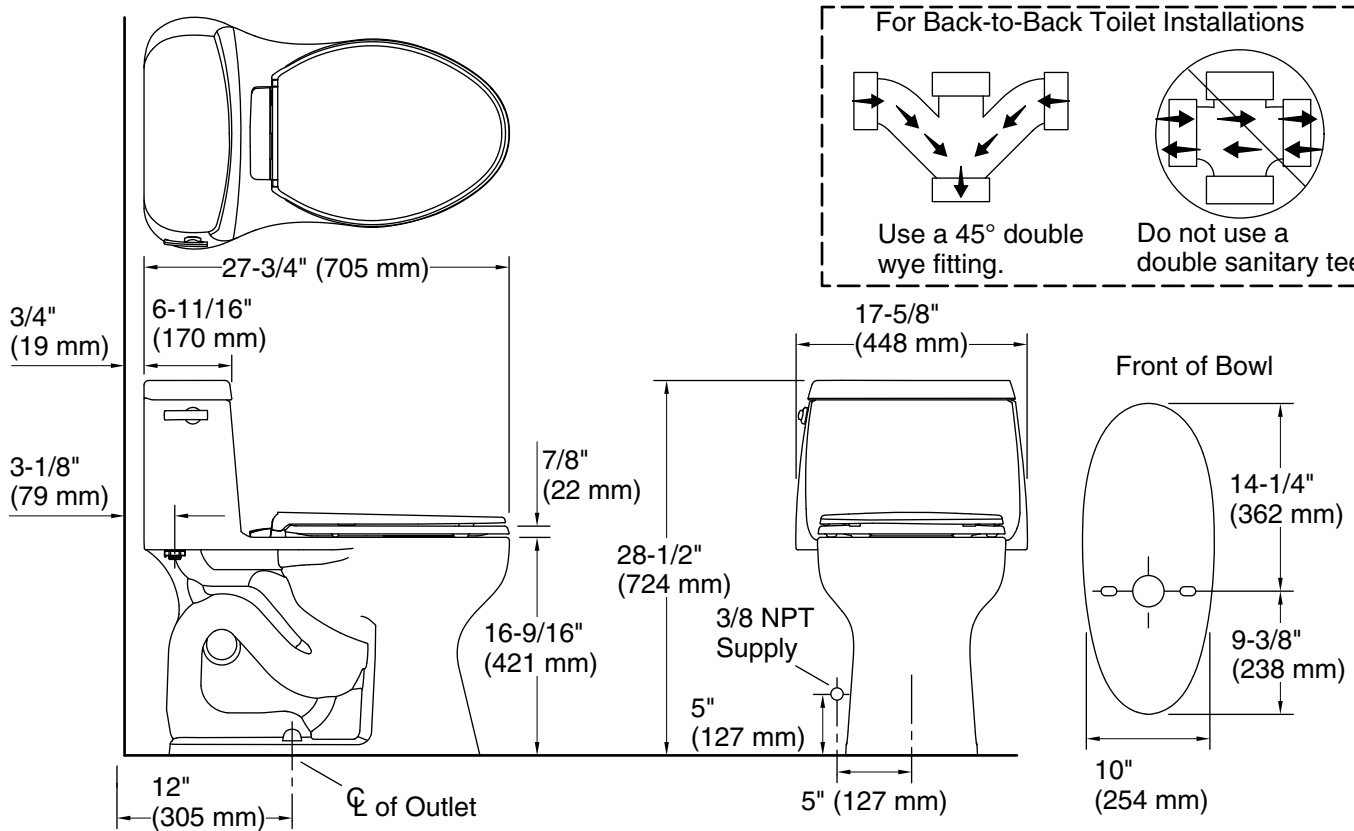

Features

- One-piece toilets integrate the tank and bowl into a seamless, easy-to-clean design
- Compact elongated bowl offers added comfort while occupying the same space as a round-front bowl
- Comfort Height™ feature offers chair-height seating that makes sitting down and standing up easier for most adults
- 1.28 gpf (4.8 lpf)
- Left-hand Polished Chrome trip lever
- 2-1/8" (54 mm) fully glazed trapway
- Revolution 360™ flushing technology generates a forceful swirling motion to keep the bowl clean longer
- CleanCoat™ surface treatment inhibits the growth of water scale and mineral stains for improved ease of cleaning

Technology

- Precision-engineered tank, bowl, and trapway create strong siphon during flushing
- AquaPiston™ canister optimizes the flow out of the tank, harnessing gravity and the natural powerful reducing cascade of water to increase the power and effectiveness of the flush
- Easy-to-flush canister design requires less force to actuate than a 3" (76 mm) flapper, and has 90% less exposed seal material which resists conditions that cause wear, tear, shrinkage and swelling

Installation

- Standard 12" (305 mm) rough-in
- Supply line sold separately

Recommended Products/Accessories

K-8298 C³™-155 Elongated bidet toilet seat
K-5420 Low-Profile Bolt Caps

ADA

CSA B651

OBC

Codes/Standards

Technical Information

All product dimensions are nominal.

Toilet type:	Floor-mount
Waste Outlet:	Floor
Bowl shape:	Elongated
Flush type:	Revolution 360, AquaPiston
Trap passageway:	2" (51 mm)
Water surface size:	10" x 8" (254 mm x 203 mm)
Rim to water surface:	6-11/16" (170 mm)
Rough-in:	12" (305 mm)
Seat-mounting holes:	5-1/2" (140 mm)