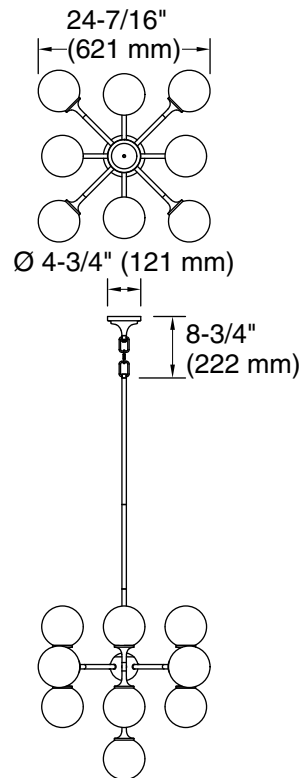

Required Electrical Service

One circuit required.

120 V, 60 Hz

Technical Information

All product dimensions are nominal.

Material:	Steel, Aluminum, Zinc, Glass
Number of Lights:	13
Lighting Type:	Socket-based
Socket Type:	E-12 Candelabra
Number of Shades:	13
Shade Type:	Glass - clear
Hanging Type:	Downrod
Downrod Detail:	1 x 3" (76 mm), 1 x 6" (152 mm), 1 x 12" (305 mm), 2 x 18" (457 mm)
Height:	31-1/16" (788 mm) - 85-1/16" (2160 mm)