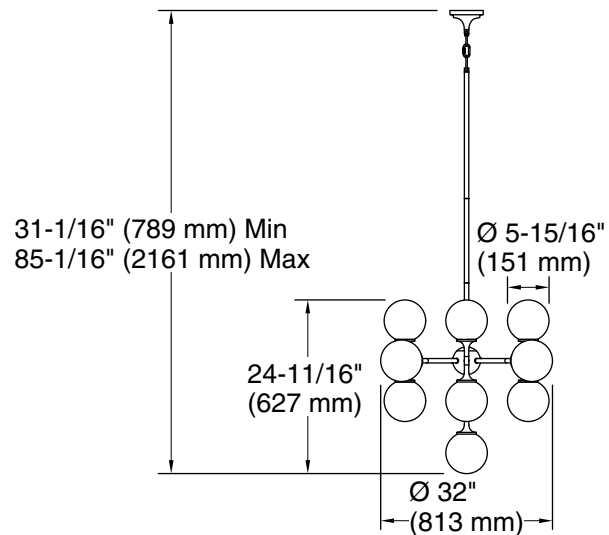

Required Electrical Service

One circuit required.

120 V, 60 Hz

Technical Information

All product dimensions are nominal.

Material:	Steel, Aluminum, Zinc, Glass
Number of Lights:	13
Lighting Type:	Socket-based
Socket Type:	E-12 Candelabra
Number of Shades:	13
Shade Type:	Glass - clear
Hanging Type:	Downrod
Downrod Detail:	1 x 3" (76 mm), 1 x 6" (152 mm), 1 x 12" (305 mm), 2 x 18" (457 mm)
Height:	31-1/16" (788 mm) - 85-1/16" (2160 mm)