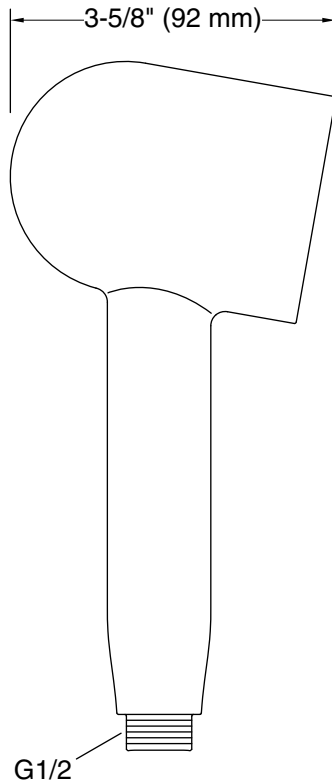

Features

- Single-function handshower delivers a full, consistent spray, regardless of water pressure.
- Infinity provides three spray experiences in one: strong-rinsing (top), massaging (middle), and broad coverage (lower).
- MasterClean™ sprayface features an easy-to-clean surface that withstands mineral buildup.
- Optimized sprayface for maximum performance.
- 2.5 gpm (9.5 lpm) maximum flow rate at 45 psi (3.1 bar).

Material

- Premium material construction for durability and reliability.
- KOHLER finishes resist corrosion and tarnishing.

Installation

- 1/2 -14 NPT connection.
- Requires shower hose (sold separately).
- Bracket or sidebar required for wall-mount installation.
- Deck-mount holder required for deck-mount installation.

Recommended Products/Accessories

- K-9514 60" Shower Hose
- K-8593 72" Shower Hose
- K-26309 Wall-mount handshower holder
- K-26310 Handshower holder with supply elbow & check valve
- K-26312 31½" sidebar
- K-26313 39" sidebar
- K-26314 31½" (800 mm) sidebar with integrated water supply
- K-23723 Faucet cleaner

Color	Code	Description
	CP	Polished Chrome
	BN	Vibrant® Brushed Nickel
	BL	Matte Black
	2MB	Vibrant® Brushed Moderne Brass

Technical Information

All product dimensions are nominal.

Handshower:

Rated maximum flow: 2.5 gal/min (9.5 l/min)
Pressure: 45 psi (3.1 bar)