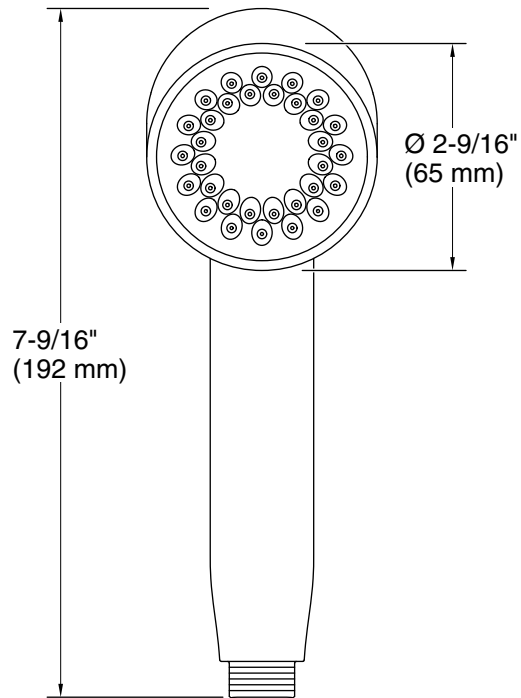

Features

- Single-function handshower delivers a full, consistent spray, regardless of water pressure.
- Infinity provides three spray experiences in one: strong-rinsing (top), massaging (middle), and broad coverage (lower).
- MasterClean™ sprayface features an easy-to-clean surface that withstands mineral buildup.
- Optimized sprayface for maximum performance.
- 2.5 gpm (9.5 lpm) maximum flow rate at 45 psi (3.1 bar).

Material

- Premium material construction for durability and reliability.
- KOHLER finishes resist corrosion and tarnishing.

Installation

- 1/2 -14 NPT connection.
- Requires shower hose (sold separately).
- Bracket or sidebar required for wall-mount installation.
- Deck-mount holder required for deck-mount installation.

Recommended Products/Accessories

- K-9514 60" Shower Hose
- K-8593 72" Shower Hose
- K-26309 Wall-mount handshower holder
- K-26310 Handshower holder with supply elbow & check valve
- K-26312 31½" sidebar
- K-26313 39" sidebar
- K-26314 31½" (800 mm) sidebar with integrated water supply
- K-23723 Faucet cleaner

Color	Code	Description
	CP	Polished Chrome
	BN	Vibrant® Brushed Nickel
	BL	Matte Black
	2MB	Vibrant® Brushed Moderne Brass

Technical Information

All product dimensions are nominal.

Handshower:

Rated maximum flow: 2.5 gal/min (9.5 l/min)
Pressure: 45 psi (3.1 bar)