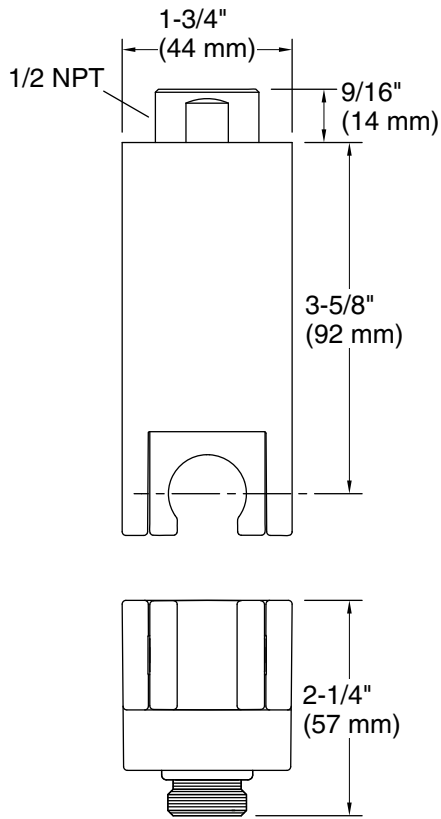

KOHLER® Faucets

Statement®

Wall-mount handshower holder with supply elbow and check valve
K-26310

Features

- For use with a handshower and hose (sold separately)
- Includes check valve for backflow prevention
- Handshower holder fits most handshowers
- Coordinates with other products in the Statement collection

7-12-2024 22:33 - US

THE BOLD LOOK
OF **KOHLER®**

KOHLER Faucets Wall-mount handshower holder with supply elbow and check valve
Statement®
check valve
K-26310

Technical Information

All product dimensions are nominal.