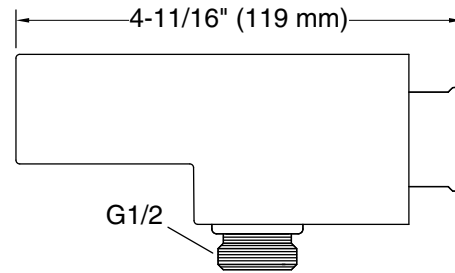

7-12-2024 22:33 - US

THE BOLD LOOK
OF **KOHLER®**

KOHLER Faucets Wall-mount handshower holder with supply elbow and check valve
Statement®
check valve
K-26310

Technical Information

All product dimensions are nominal.