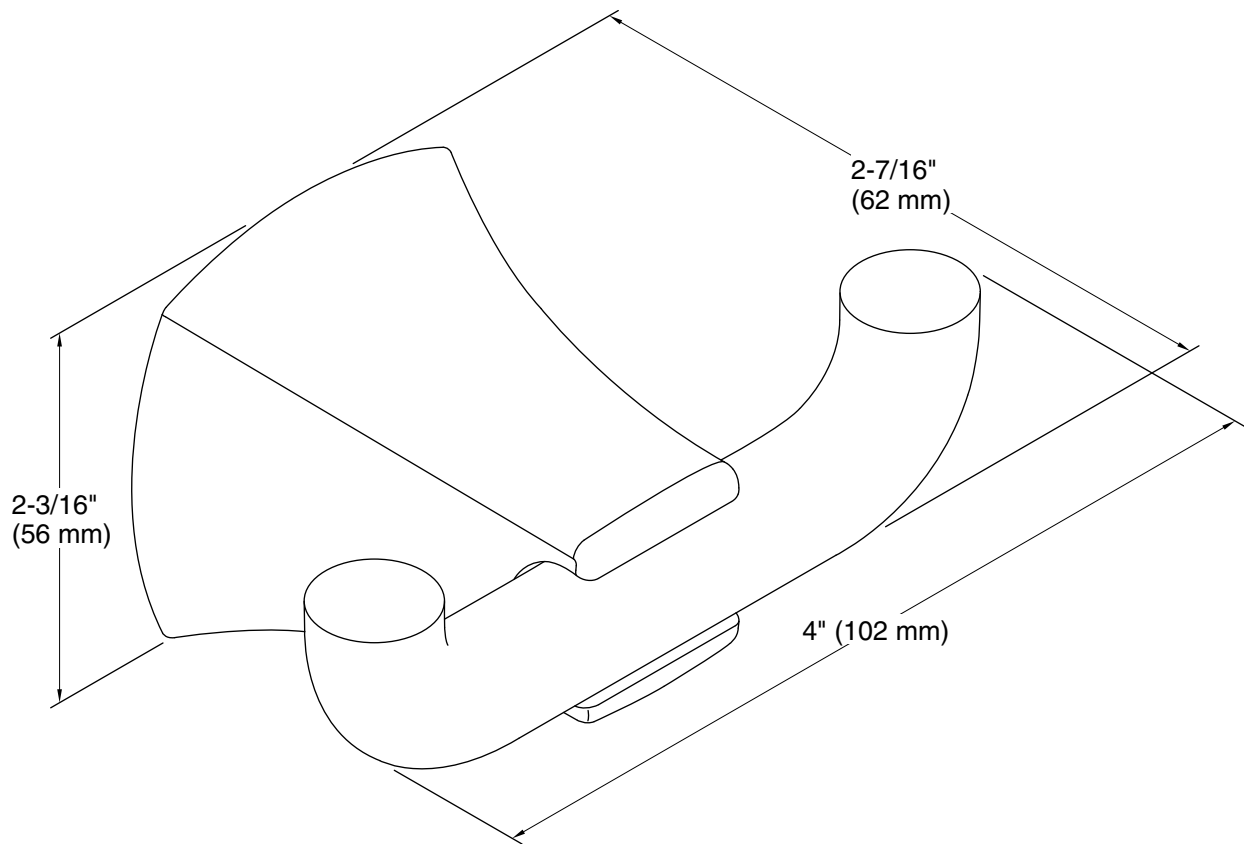

Technical Information

All product dimensions are nominal.

Material: Zinc, Stainless Steel

Notes

Install this product according to the installation instructions.

CAUTION: Risk of personal injury. Do not install these products in any area where they are likely to be used inadvertently as a grab bar or support bar. These products are not designed or intended for use as a grab bar or support bar.