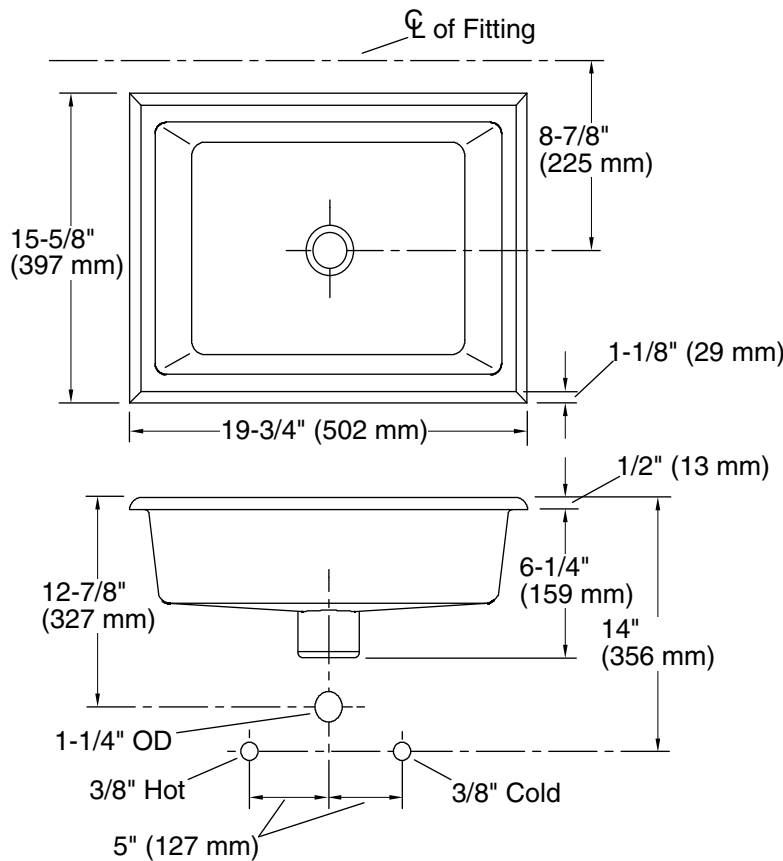

	0	White
---	---	-------

Botanical Study™ Kathryn®

19-3/4" rectangular undermount bathroom sink, no overflow
K-14275-BT

Technical Information

All product dimensions are nominal.

Bowl configuration:	Single
Bowl area (Only):	Length: 17" (432 mm) Width: 13" (330 mm) Water depth: 4-1/2" (114 mm)
With overflow:	No
Drain hole:	1-3/4" (44 mm)
Template:	1006809-7, required, not included