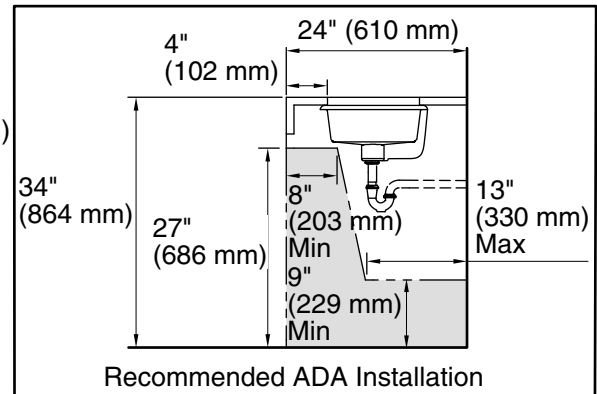

	0	White
---	---	-------

Botanical Study™ Kathryn®

19-3/4" rectangular undermount bathroom sink, no overflow
K-14275-BT

Technical Information

All product dimensions are nominal.

Bowl configuration:	Single
Bowl area (Only):	Length: 17" (432 mm) Width: 13" (330 mm) Water depth: 4-1/2" (114 mm)
With overflow:	No
Drain hole:	1-3/4" (44 mm)
Template:	1006809-7, required, not included