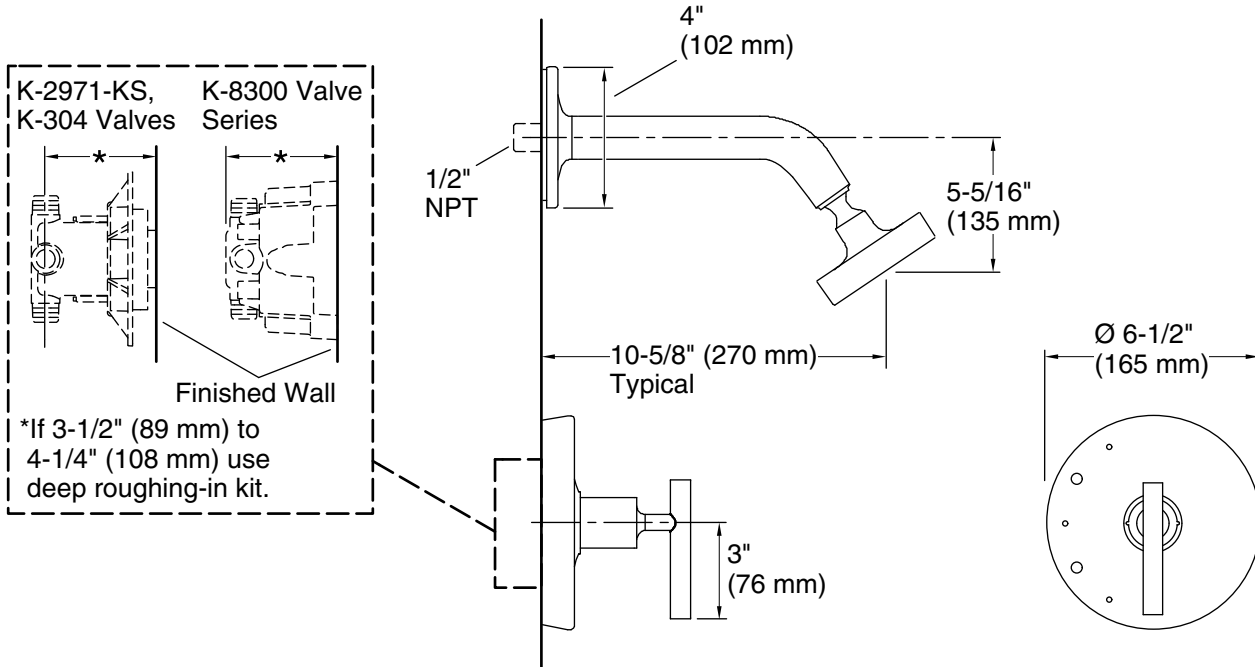

4-15-2024 21:58 - US

THE BOLD LOOK
OF **KOHLER**®

KOHLER Faucets Rite-Temp® shower trim kit with lever handle, 2.5 gpm
Purist®
K-TS14422-4

Technical Information

All product dimensions are nominal.

Drain included: No

Showerhead/Body Spray:

Rated maximum flow: 2.5 gal/min (9.5 l/min)

Pressure: 80 psi (5.5 bar)

Notes

Install the product according to the installation guide.

NOTICE: Risk of product damage. Long screws for installing trim can damage the K-2971-KS valve. Consult the trim installation guide to verify if the thin wall installation kit (88526) is needed.