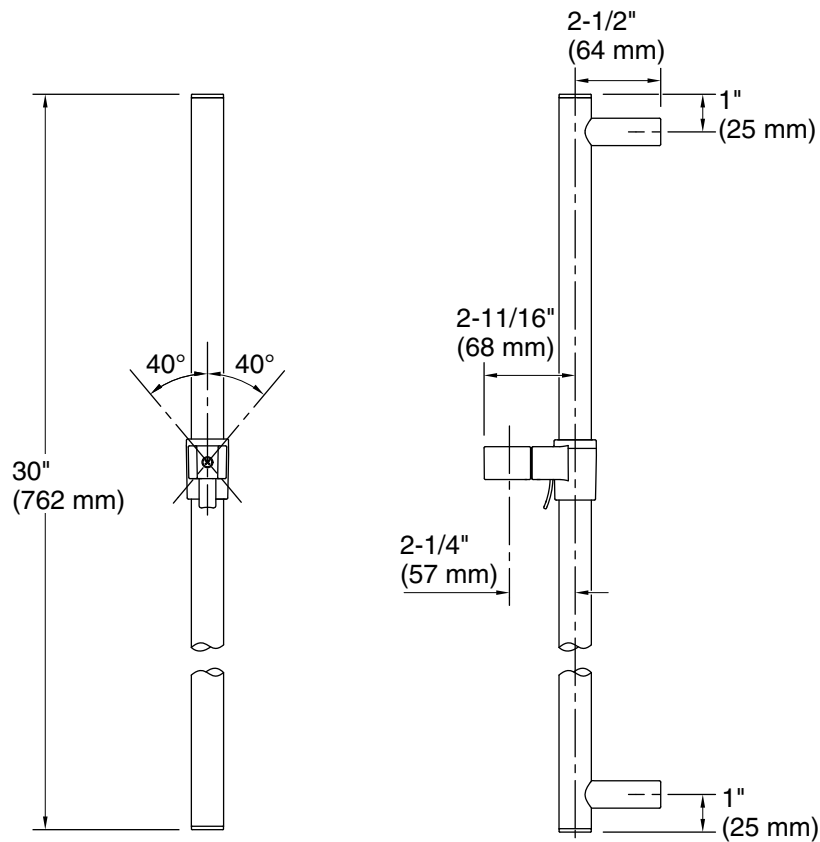

Features

- 30" (762 mm) adjustable slidebar supports handshower at desired height for a customized showering experience

Material

- Durable metal construction
- KOHLER® finishes resist corrosion and tarnishing

Recommended Products/Accessories

- 1109083 Escutcheon
- 1032501 Escutcheon, round
- 1032502 Escutcheon, round
- 1032503 Escutcheon, square
- K-23723 Faucet cleaner

ADA

Codes/Standards

ASME A112.18.1/CSA B125.1
ADA
ICC/ANSI A117.1

Technical Information

All product dimensions are nominal.

Notes

Install this product according to the installation guide.

ADA compliant when installed to the specific requirements of these regulations.