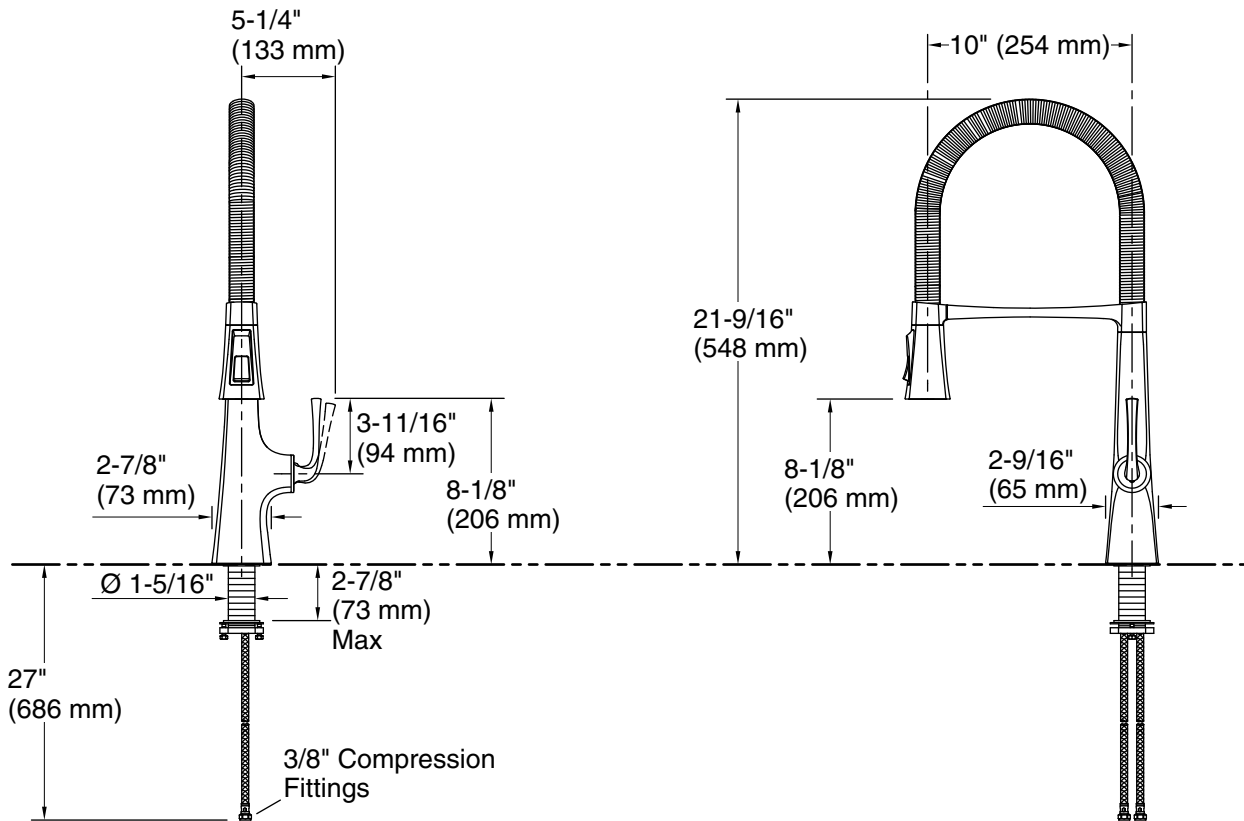

Adapters, Rough-in and Extension Kits

1327990 Range: 2-1/2" (64 mm) - 4-5/8" (117 mm)

Optional Products/Accessories

K-22071 Three-hole kitchen faucet escutcheon

ADA CSA B651

Codes/Standards

ASME A112.18.1/CSA B125.1
NSF/ANSI/CAN 61
NSF/ANSI/CAN 372
All applicable US Federal and State material regulations
DOE - Energy Policy Act 1992
California Energy Commission (CEC)
ADA
ICC/ANSI A117.1
CSA B651

Technical Information

All product dimensions are nominal.

Drain included: No

Spout:

Spout reach: 10" (254 mm)

Handle clearance: 5-1/4" (133 mm)

Notes

Install this product according to the installation instructions.