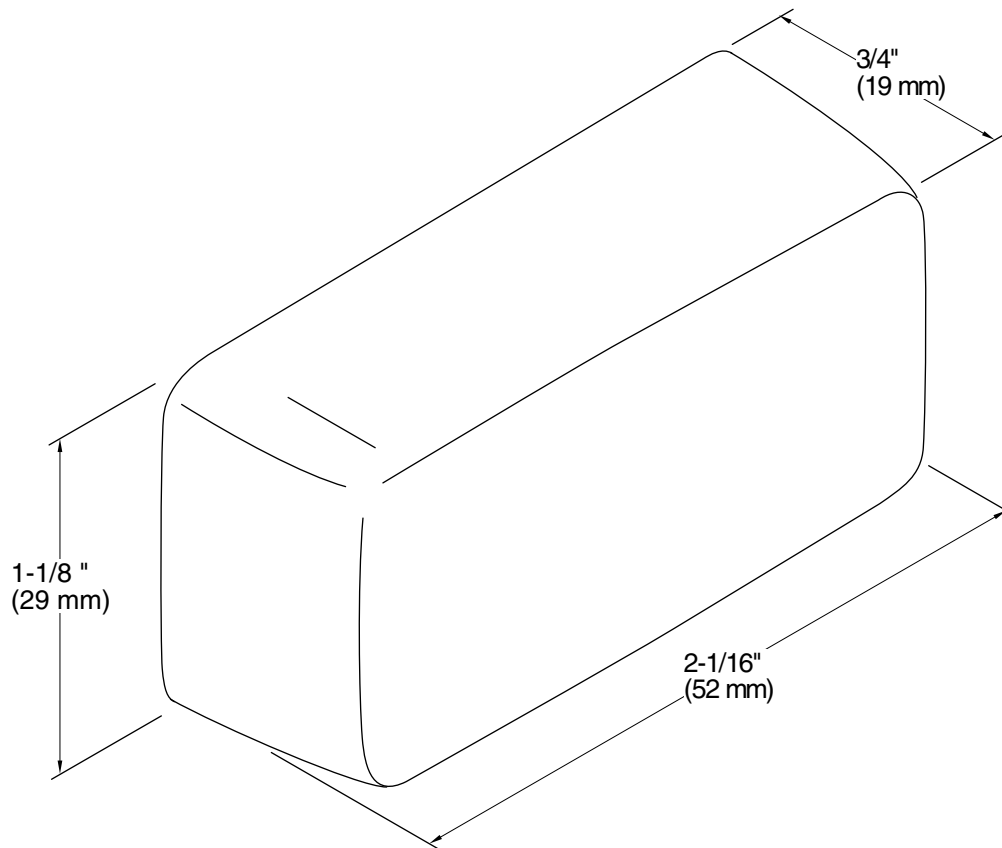

Technical Information

All product dimensions are nominal.

Material: Metal