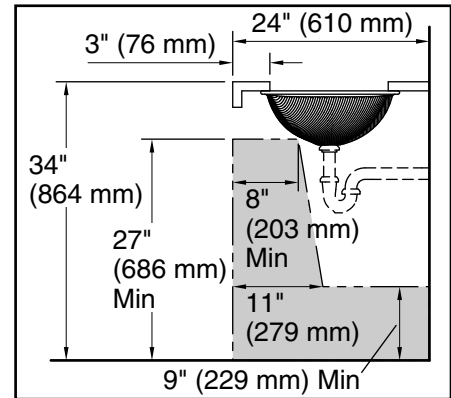

Technical Information

All product dimensions are nominal.

Bowl configuration: Single

Min. base cabinet width: 13" (330 mm)

Bowl area (Only): Length: 17-3/8" (441 mm)
Width: 13" (330 mm)
Bowl depth: 5-5/16" (135 mm)
Water depth: 5-5/16" (135 mm)

With overflow: No

Drain hole: 1-11/16" (43 mm)

Template: Undermount, 1281904-7, required, included

Notes

Install this product according to the installation instructions.

ADA compliant when installed to the specific requirements of these regulations.