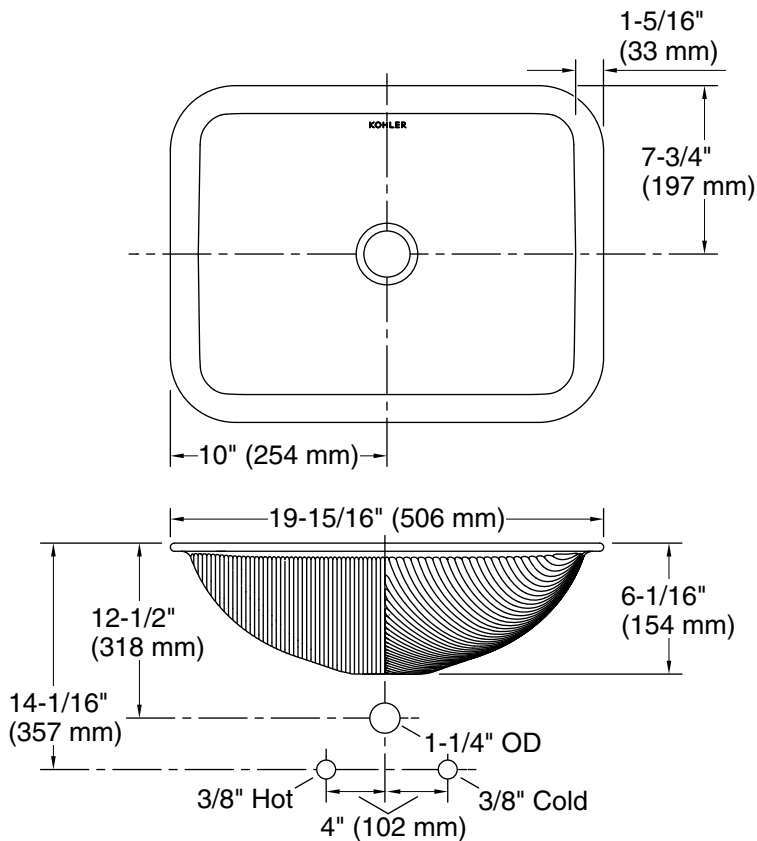

Technical Information

All product dimensions are nominal.

Bowl configuration: Single

Min. base cabinet width: 13" (330 mm)

Bowl area (Only): Length: 17-3/8" (441 mm)
Width: 13" (330 mm)
Bowl depth: 5-5/16" (135 mm)
Water depth: 5-5/16" (135 mm)

With overflow: No

Drain hole: 1-11/16" (43 mm)

Template: Undermount, 1281904-7, required, included

Notes

Install this product according to the installation instructions.

ADA compliant when installed to the specific requirements of these regulations.