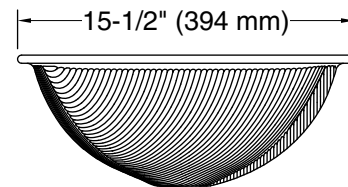

Recommended ADA Installation

Technical Information

All product dimensions are nominal.

Bowl configuration: Single

Min. base cabinet width: 13" (330 mm)

Bowl area (Only): Length: 17-3/8" (441 mm)
Width: 13" (330 mm)
Bowl depth: 5-5/16" (135 mm)
Water depth: 5-5/16" (135 mm)

With overflow: No

Drain hole: 1-11/16" (43 mm)

Template: Undermount, 1281904-7, required, included

Notes

Install this product according to the installation instructions.

ADA compliant when installed to the specific requirements of these regulations.