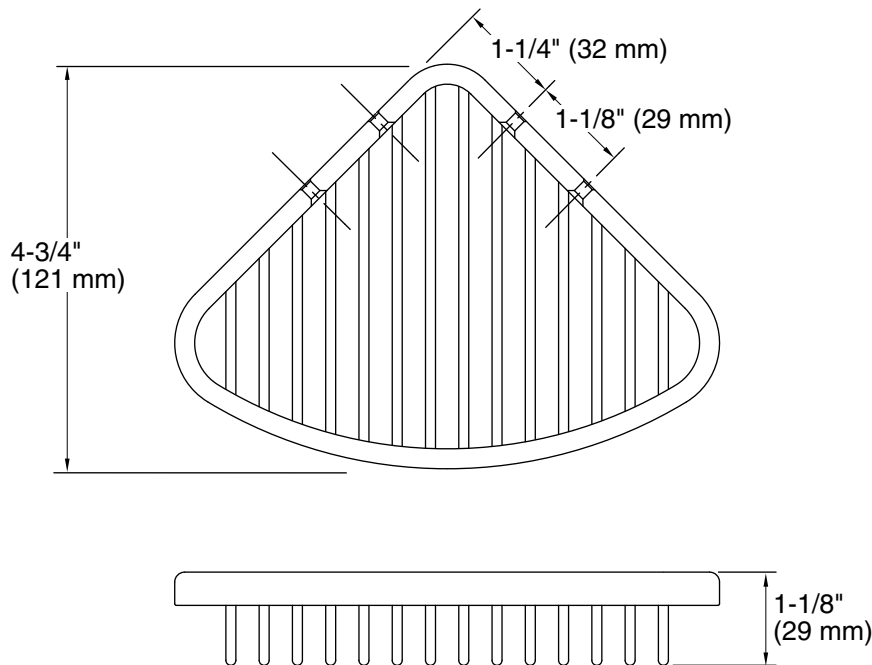

Technical Information

All product dimensions are nominal.

Material: Stainless Steel

Notes

Install this product according to the installation guide.

Shower basket must be mounted to a brace between the wall studs.

The screws (provided) must be attached to ceramic tile, cement board, or a brace between the wall studs.

If mounting on ceramic tile, do not position the screw locations of the shower basket on a grout line.

Apply silicone sealant into the drilled holes before securing the shower basket to the finished surface. This will reduce the risk of water damage behind the finished surface.