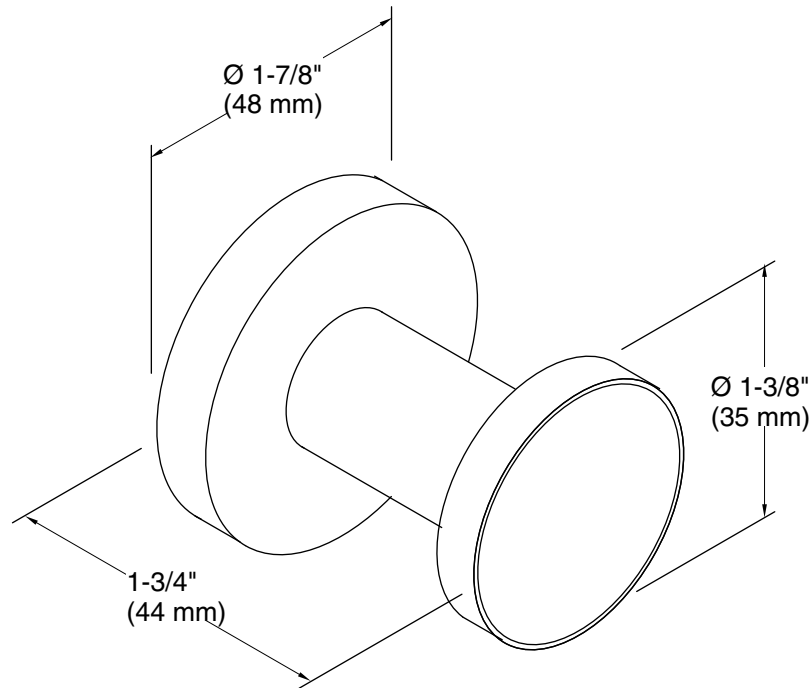

Technical Information

All product dimensions are nominal.

Material: Metal

Notes

Install this product according to the installation guide.