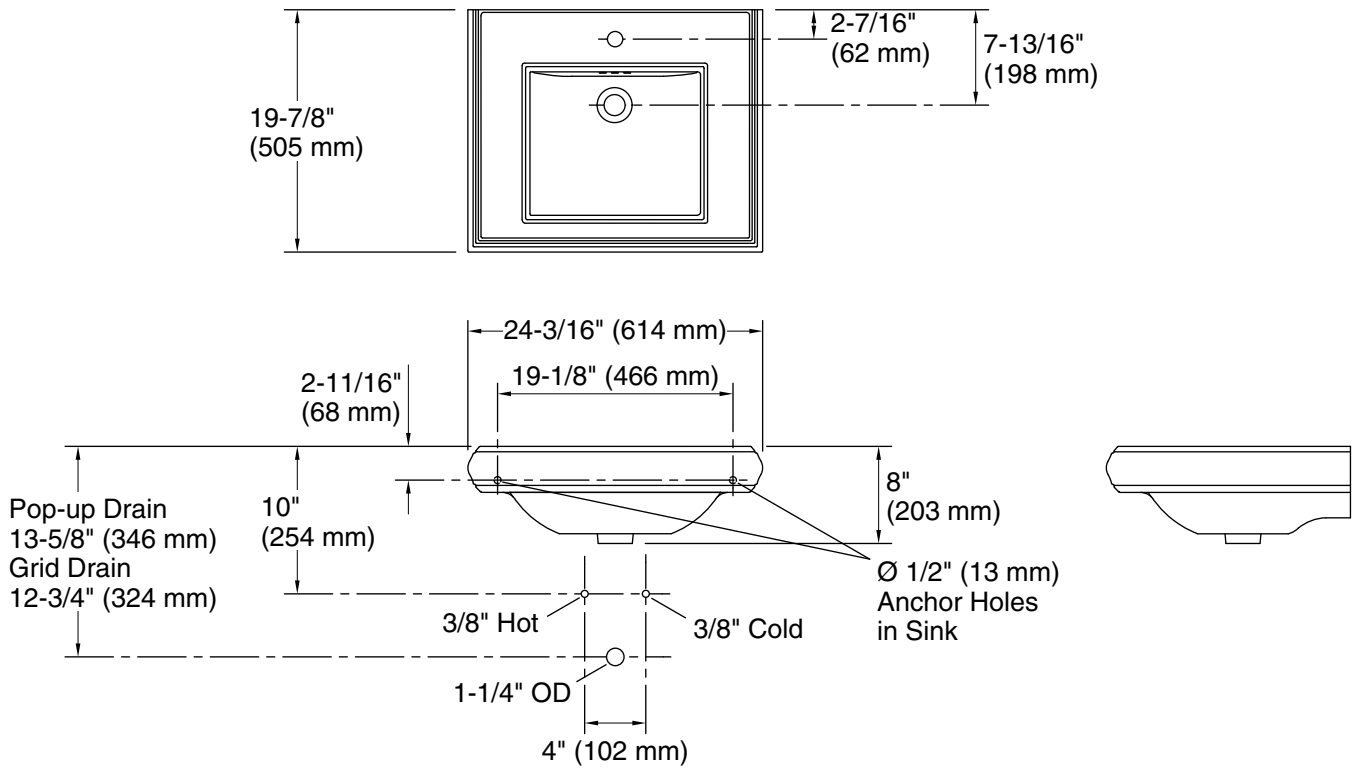

Technical Information

All product dimensions are nominal.

Bowl configuration:	Single
Installation:	Pedestal, Console table
Bowl area:	Length: 15" (381 mm) Width: 13" (330 mm) Water depth: 4-1/2" (114 mm)
Number of deck holes:	1
Faucet hole(s):	1-3/8" (35 mm)
Drain hole:	1-3/4" (44 mm)