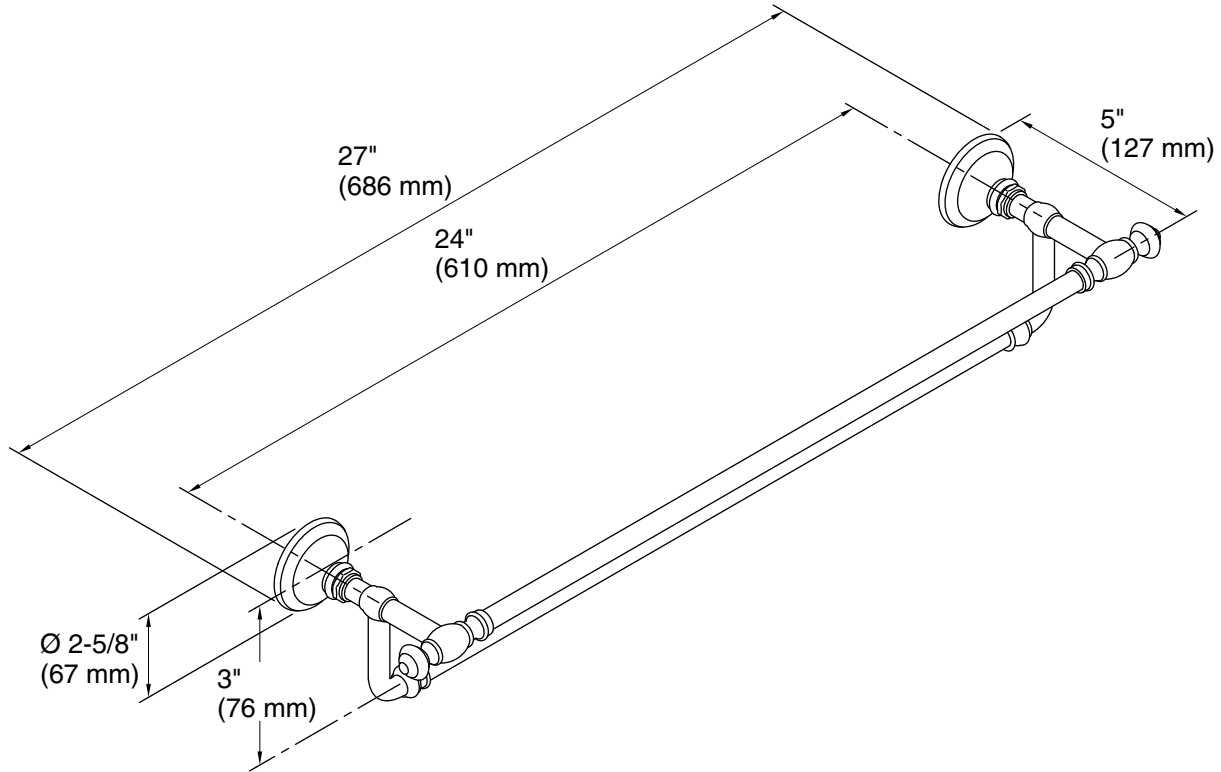

Technical Information

All product dimensions are nominal.

Material: Metal

Notes

Install this product according to the installation guide.

CAUTION: Risk of personal injury. Do not install these products in any area where they are likely to be used inadvertently as a grab bar or support bar. These products are not designed or intended for use as a grab bar or support bar.