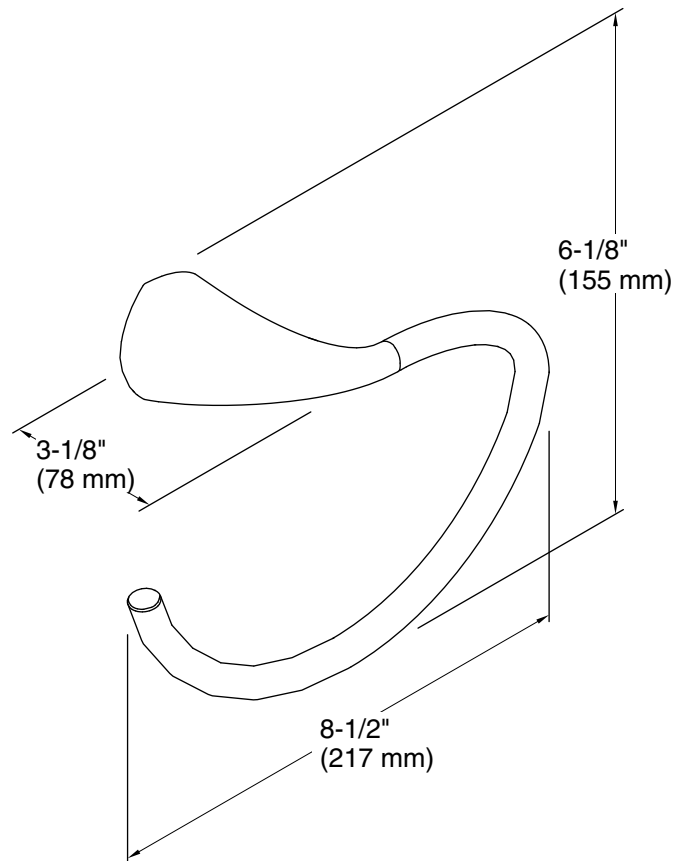

Technical Information

All product dimensions are nominal.

Installation Type: Wall-mount

Material: Metal

Notes

Install this product according to the installation guide.

CAUTION: Risk of personal injury. Do not install these products in any area where they are likely to be used inadvertently as a grab bar or support bar. These products are not designed or intended for use as a grab bar or support bar.