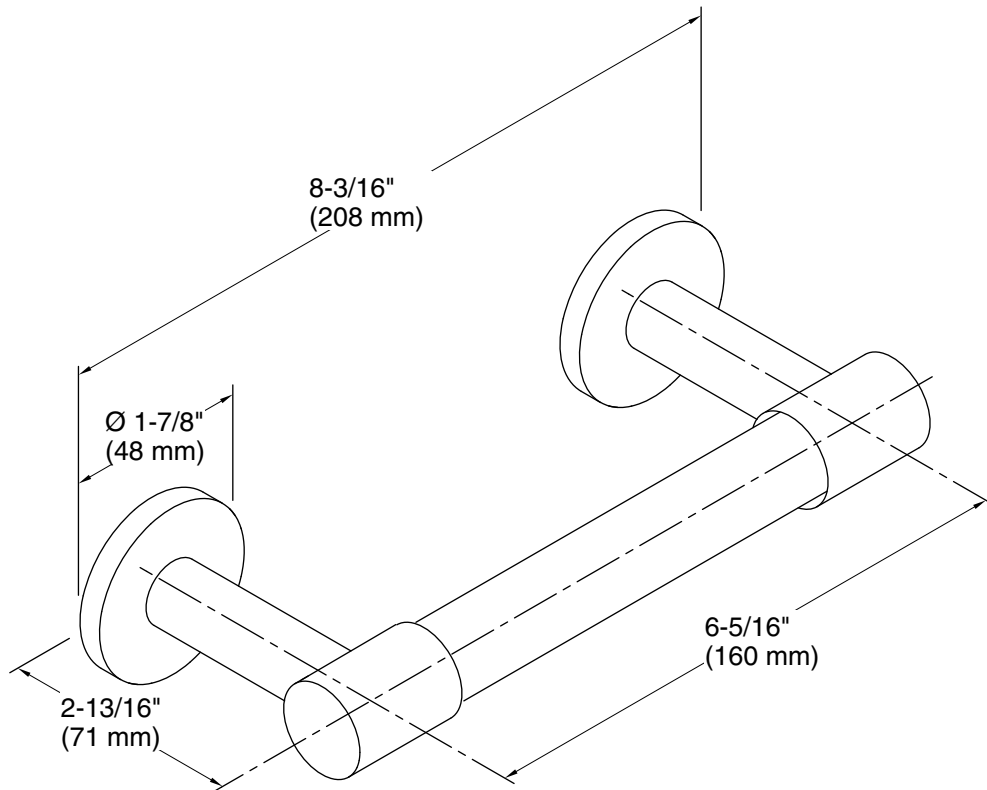

Technical Information

All product dimensions are nominal.

Material: Brass

Notes

Install this product according to the installation guide.

CAUTION: Risk of personal injury. Do not install these products in any area where they are likely to be used inadvertently as a grab bar or support bar. These products are not designed or intended for use as a grab bar or support bar.