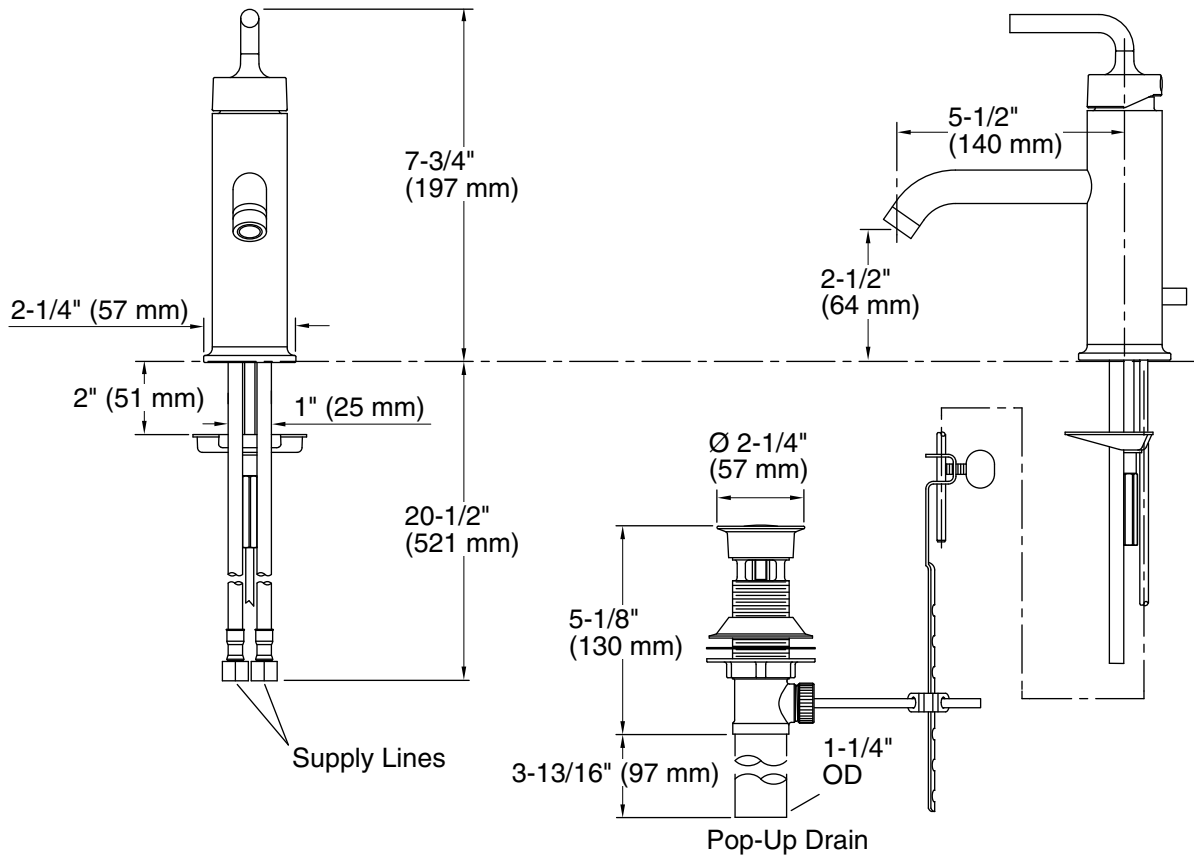

Features

- Single lever handle allows for both volume and temperature control.
- 5-1/2" (140 mm) spout reach.
- 1.2 gpm (4.5 lpm) maximum flow rate at 60 psi (4.14 bar).
- Includes metal pop-up drain with 1-1/4" tailpiece.
- KOHLER ceramic disc valves exceed industry longevity standards for a lifetime of durable performance.
- Temperature memory allows faucet to be turned on and off at the temperature set during prior usage.
- Coordinates with Purist faucets, accessories, and showering components to complete your bathroom.
- Low-flow aerator option available.

THE BOLD LOOK
OF **KOHLER®**

Technical Information

All product dimensions are nominal.

Faucet:

Flow rate: 1.2 gal/min (4.5 l/min)

Pressure: 60 psi (4.1 bar)

Drain included: Yes

Spout:

Spout reach: 5-1/2" (140 mm)

Notes

Install this product according to the installation guide.

ADA compliant for handles only.

ADA, OBC, CSA B651 compliant when installed to the specific requirements of these regulations.