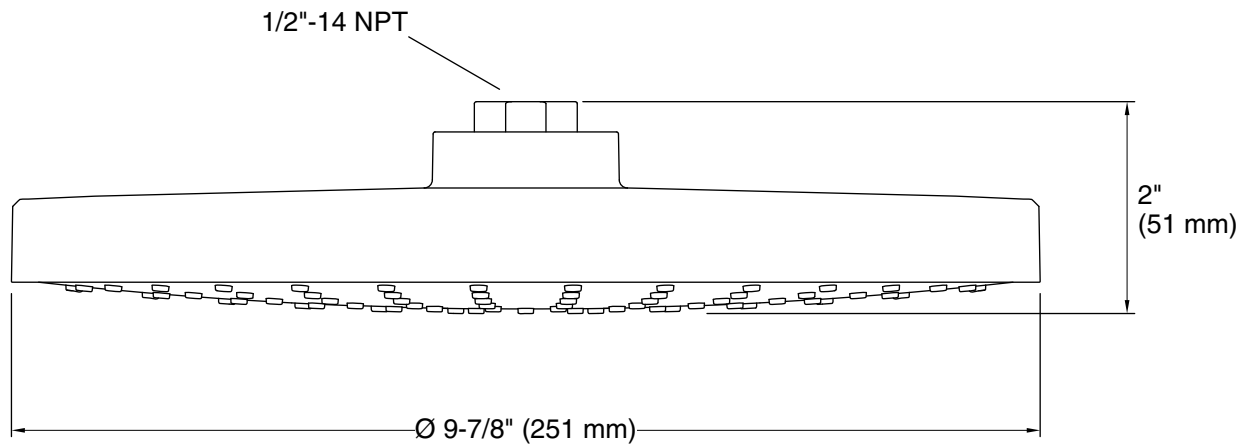

Features

- Spray performance delivers a drenching rain experience
- Angled nozzles provide a full-coverage spray
- Adjustable swivel ball joint allows for precise spray adjustment
- MasterClean™ sprayface features an easy-to-clean surface that withstands mineral buildup
- Complements the Awaken collection
- 2.0 gpm (7.6 l/min) maximum flow rate
- 1/2" NPT connection

Material

- KOHLER finishes resist corrosion and tarnishing

Installation

- Installs as a ceiling or wall mount application
- Shower arm and flange sold separately

Codes/Standards

ASME A112.18.1/CSA B125.1
DOE - Energy Policy Act 1992
EPA WaterSense™

KOHLER® Faucet Lifetime Limited Warranty

See website for detailed warranty information.

Technical Information

All product dimensions are nominal.

Showerhead/Body Spray:

Rated maximum flow: 2 gal/min (7.6 l/min)