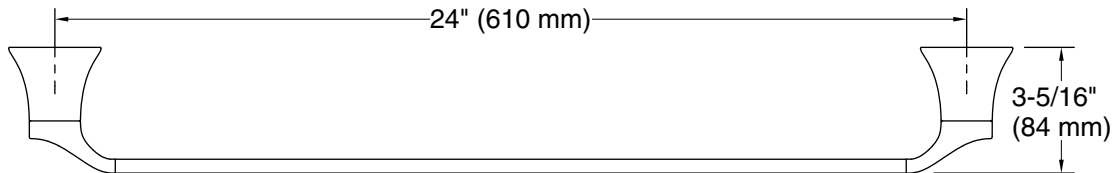

Technical Information

All product dimensions are nominal.

Material: Zinc

Notes

Install this product according to the installation instructions.