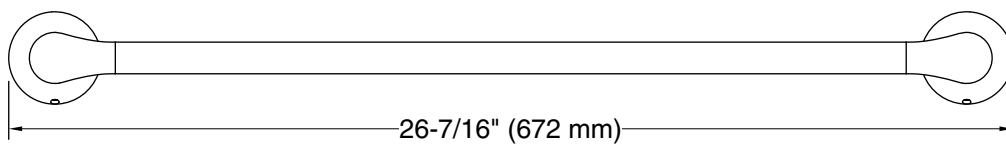

Technical Information

All product dimensions are nominal.

Material: Zinc

Notes

Install this product according to the installation instructions.