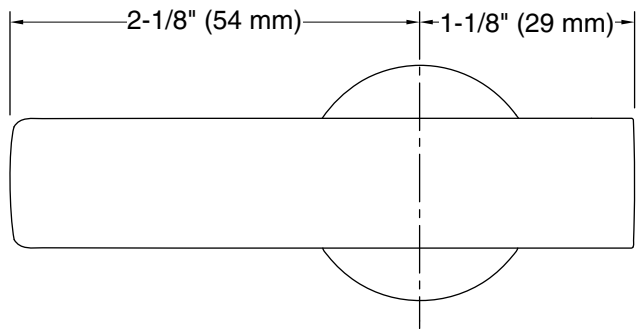

Technical Information

All product dimensions are nominal.

Material: Zinc, Stainless Steel