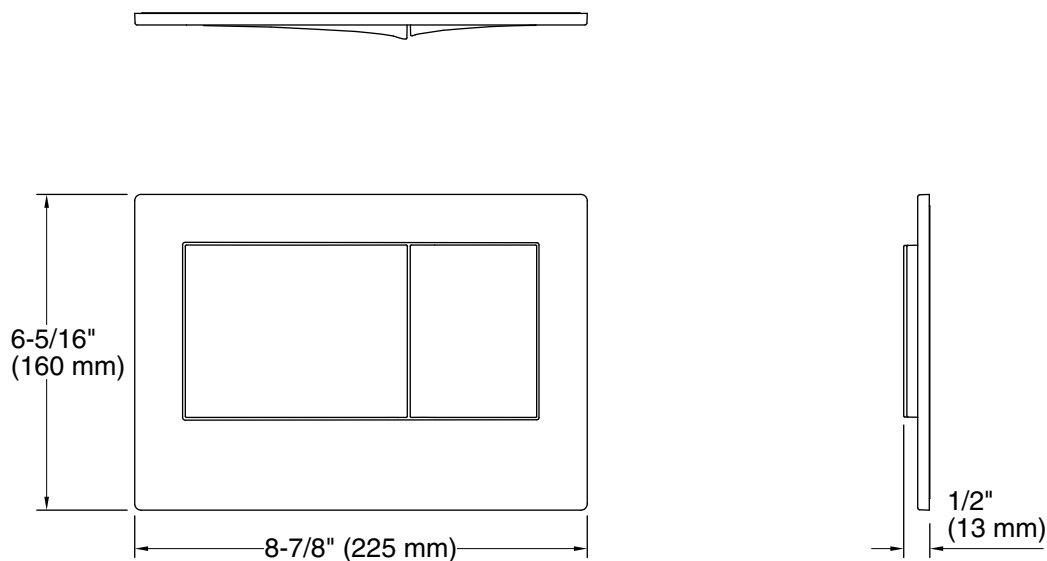

Technical Information

All product dimensions are nominal.

Installation Type: Wall-mount

Material: Plastic